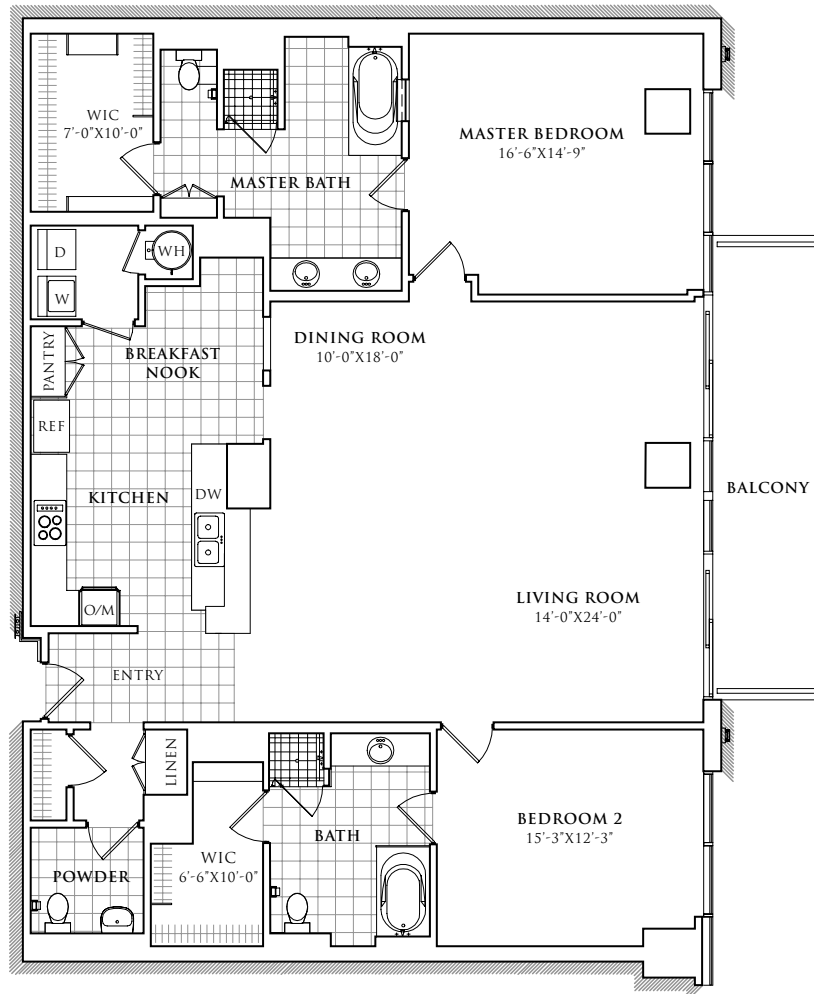

RESIDENCE 1708, 1808, 1906

SCALE: 3/32"=1'

1,993 SQUARE FEET
2 BEDROOMS
2.5 BATHROOMS