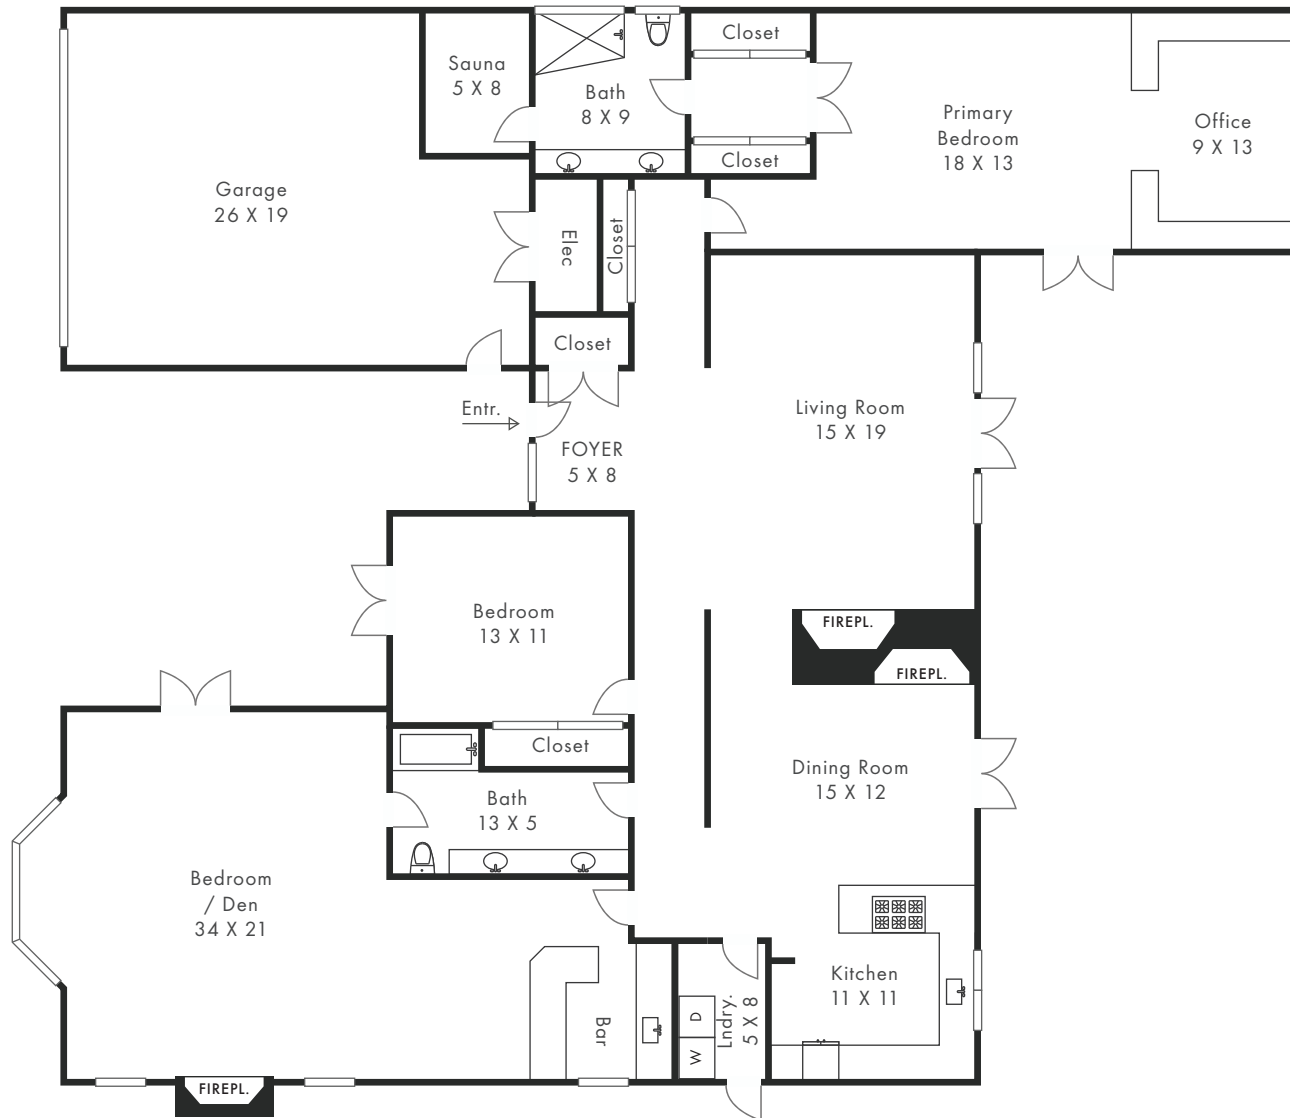

# 7874 Woodrow Wilson Dr.

Los Angeles, CA 90046

\*All sizes are estimates. Information deemed reliable but not guaranteed.

www.floorplandrawings.com (443) 621-3024

PRESENTED BY Juliette Hohnen & Annie Stewart Douglas Elliman