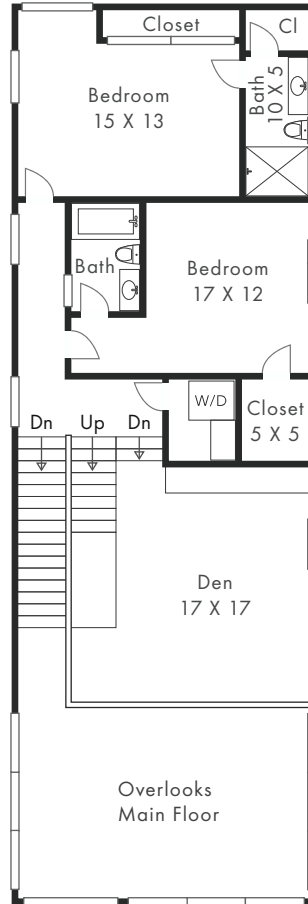

# 230 Horizon Ave.

Venice, CA 90291

First Level

Second Level

Third Level

Fourth Level

\*All sizes are estimates. Information deemed reliable but not guaranteed.

www.floorplandrawings.com (443) 621-3024