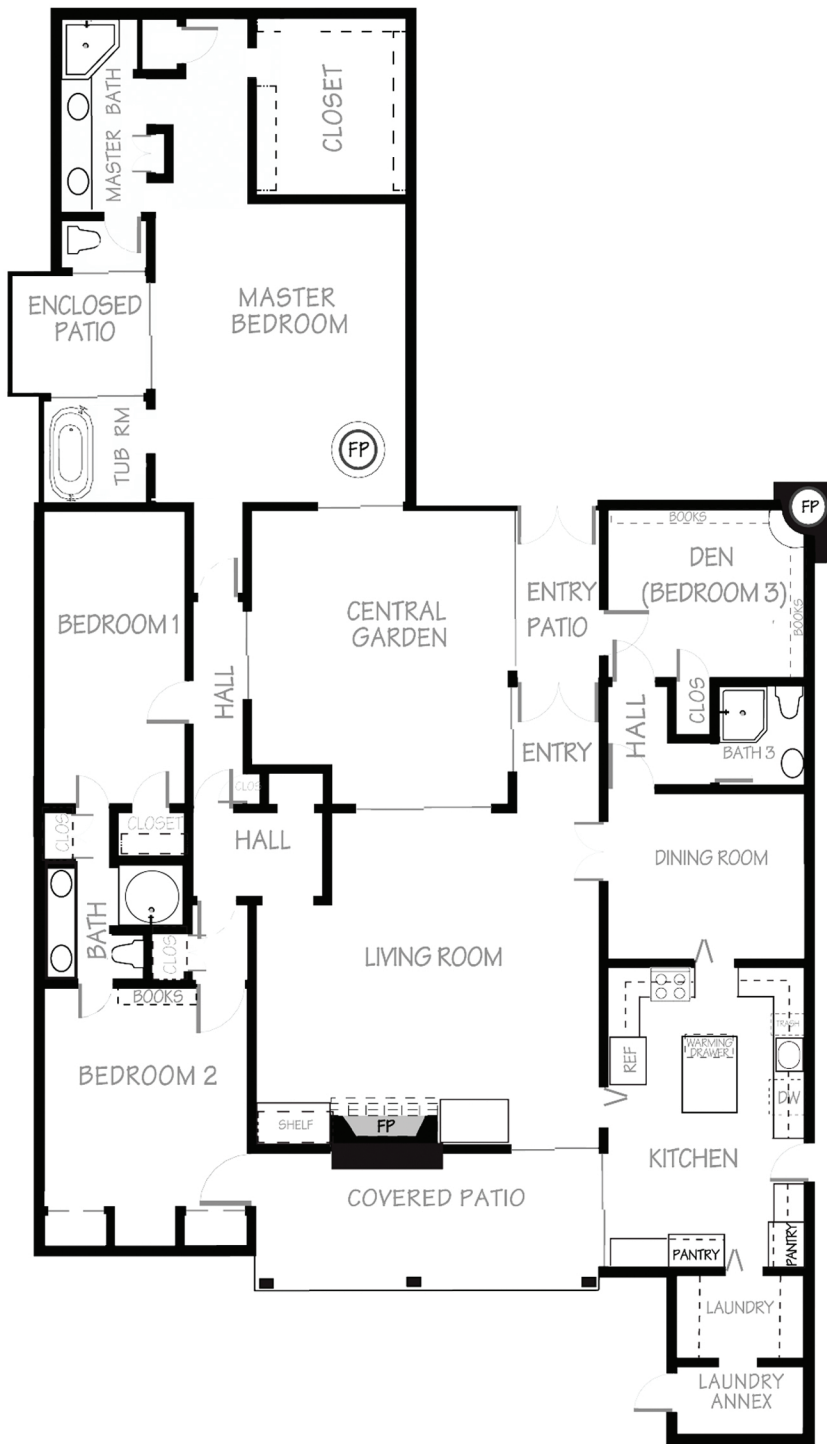

Upper Level

Lower Level

270 Tavistock Ave

Los Angeles, CA, United States 90049

This information is compiled from sources deemed reliable, but accuracy is not guaranteed. Room measurements are approximate.