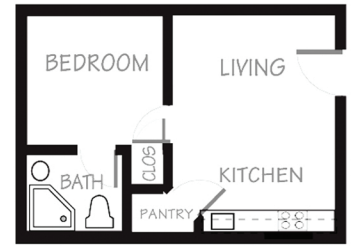

Upper Level

Lower Level

270 Tavistock Ave

Los Angeles, CA, United States 90049

This information is compiled from sources deemed reliable, but accuracy is not guaranteed. Room measurements are approximate.