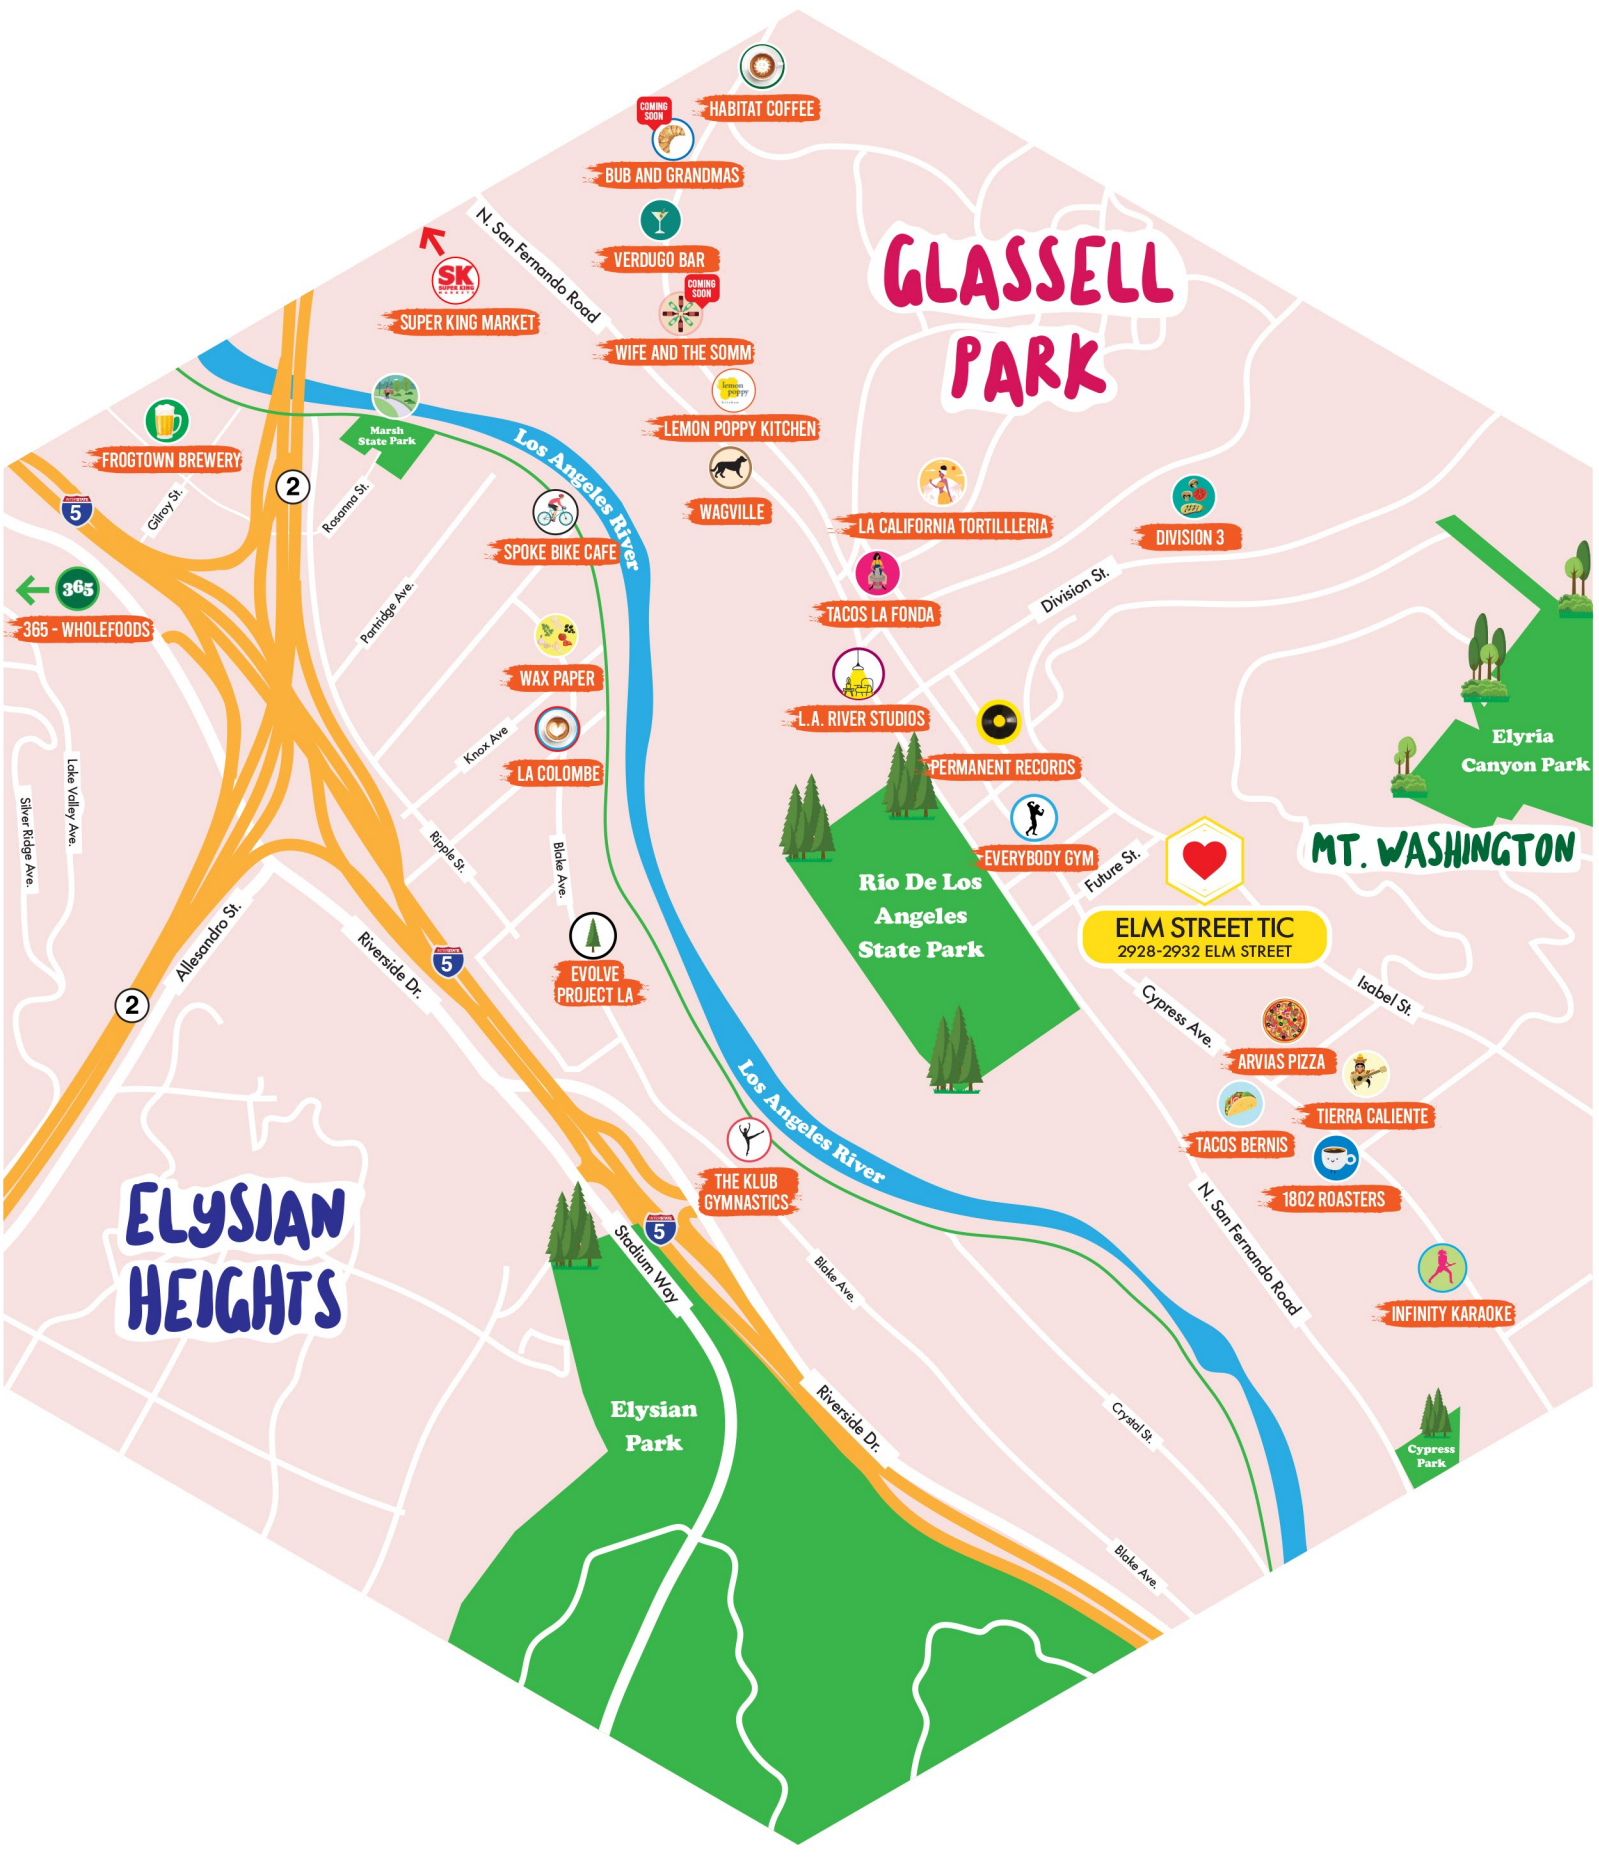

GLASSELL PARK

COMING SOON
SK
SUPER KING MARKET

COMING SOON
HABITAT COFFEE

BUB AND GRANDMAS

VERDUGO BAR

WIFE AND THE SOMM

LEMON POPPY KITCHEN

WAGVILLE

LA CALIFORNIA TORTILLERIA

DIVISION 3

FROGTOWN BREWERY

365 - WHOLEFOODS

SPOKE BIKE CAFE

WAX PAPER

LA COLOMBE

L.A. RIVER STUDIOS

PERMANENT RECORDS

EVERYBODY GYM

EVOLVE PROJECT LA

ELM STREET TIC
2928-2932 ELM STREET

MT. WASHINGTON

ELYSIAN HEIGHTS

Elysian Park

INFINITY KARAOKE

ARVIAS PIZZA

TIERRA CALIENTE

TACOS BERNIS

1802 ROASTERS

THE KLUB GYMNASTICS

Cypress Park

Cypress Park

Cypress Park