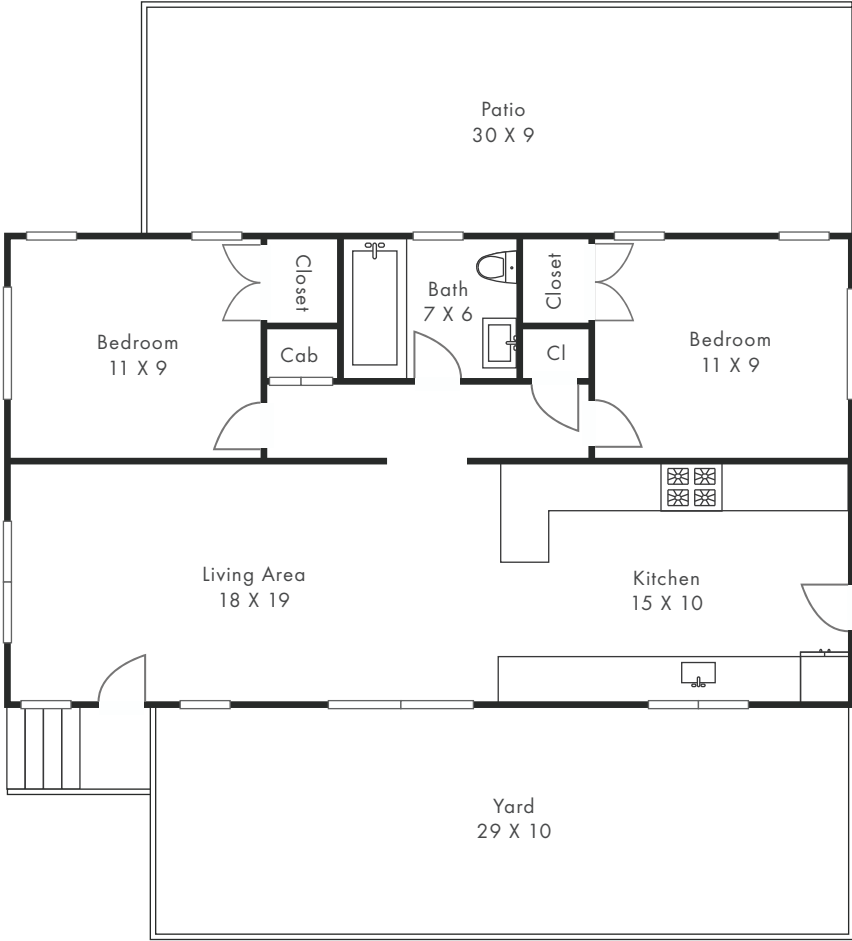

619 Micheltorena St.

Los Angeles, CA 90026

*All sizes are estimates. Information deemed reliable but not guaranteed.
www.floorplandrawings.com (443) 621-3024