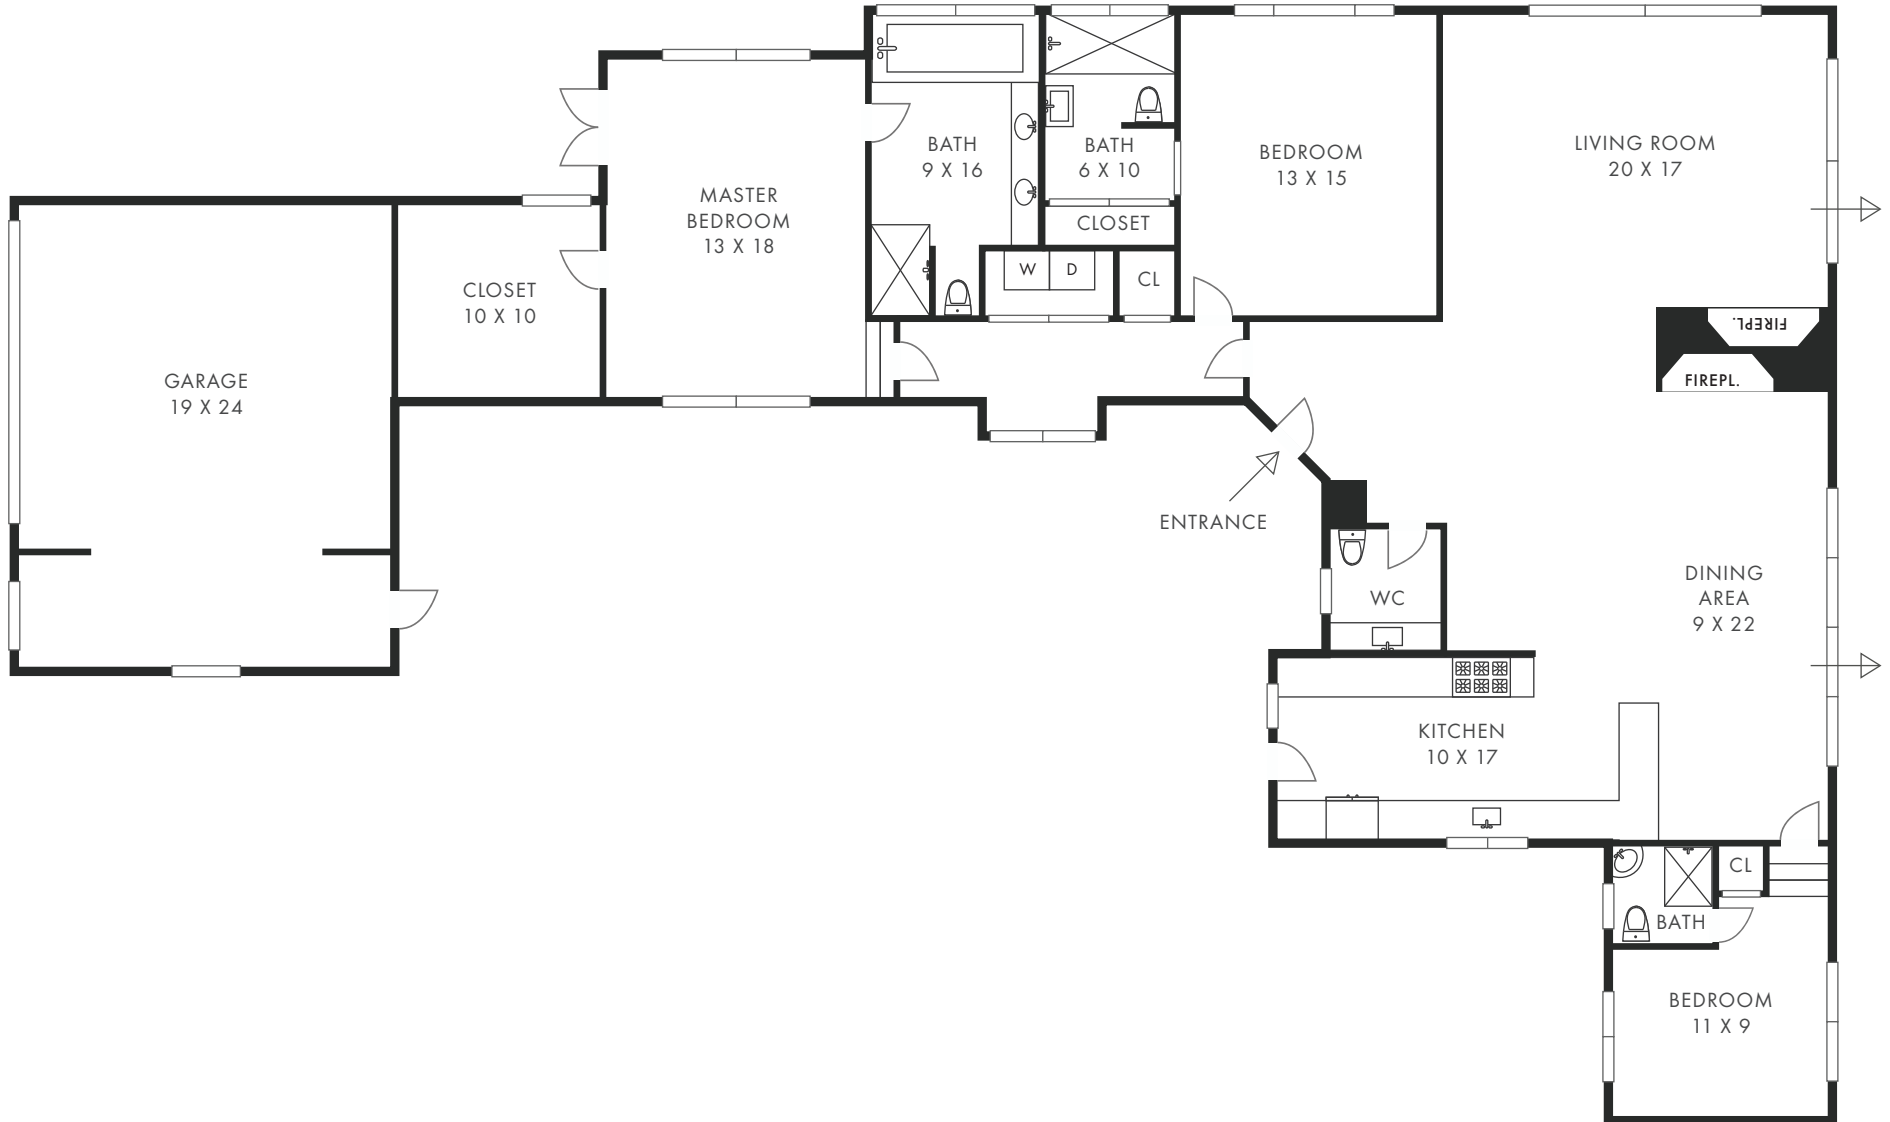

# 8036 Woodrow Wilson Dr.

Los Angeles, CA 90046

\*All sizes are estimates. Information deemed reliable but not guaranteed.  
www.floorplandrawings.com (443) 621-3024

PRESENTED BY Juliette Hohnen & Annie Stewart Douglas Elliman  
PH (323) 422-7147 (310) 926-0434 E Juliette.hohnen@elliman.com Annie.Stewart@elliman