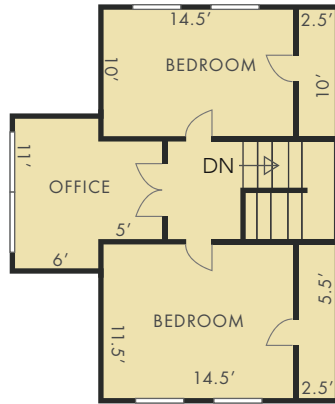

2704 3RD ST & 240-244 HILL ST SANTA MONICA, CA 90405

- | INSIDE | EXTERIOR | |
|---|---|-------------------------------------|
|  |  | 2704 LIVING AREA: 1480 SQ FT |
|  |  | 244 LIVING AREA: 460 SQ FT |
|  |  | 242 LIVING AREA: 460 SQ FT |
|  |  | 240 LIVING AREA: 460 SQ FT |