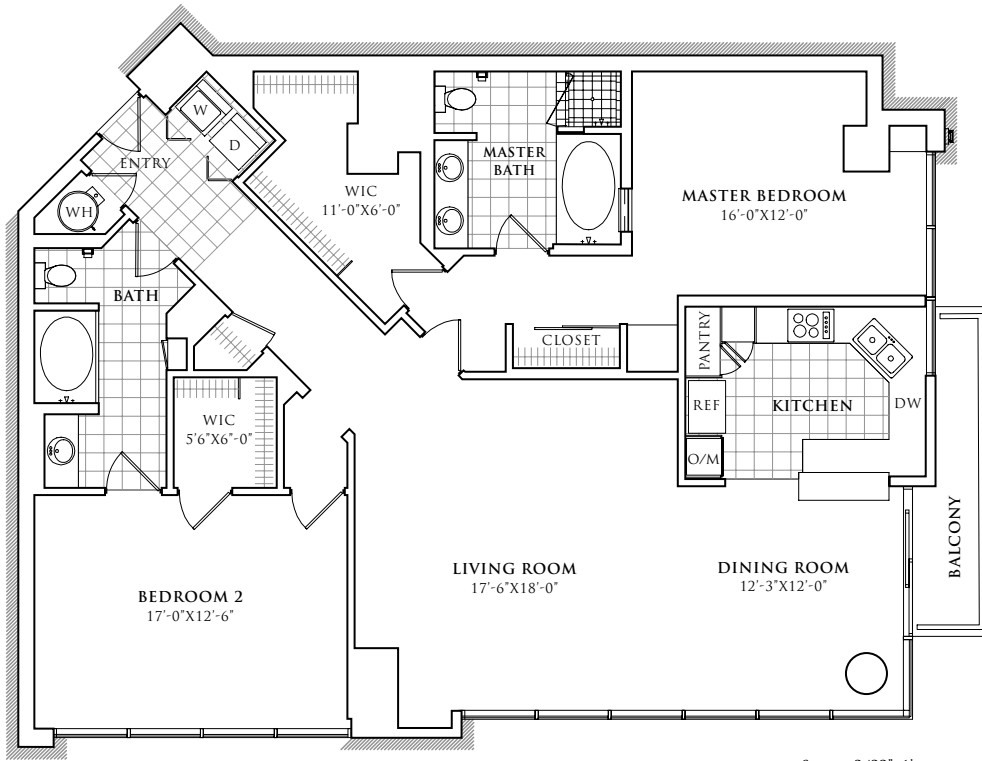

# RESIDENCE 323-1623, 1717, 1817, 1915

SCALE: 3/32"=1'

1,724 SQUARE FEET  
2 BEDROOMS  
2 BATHROOMS