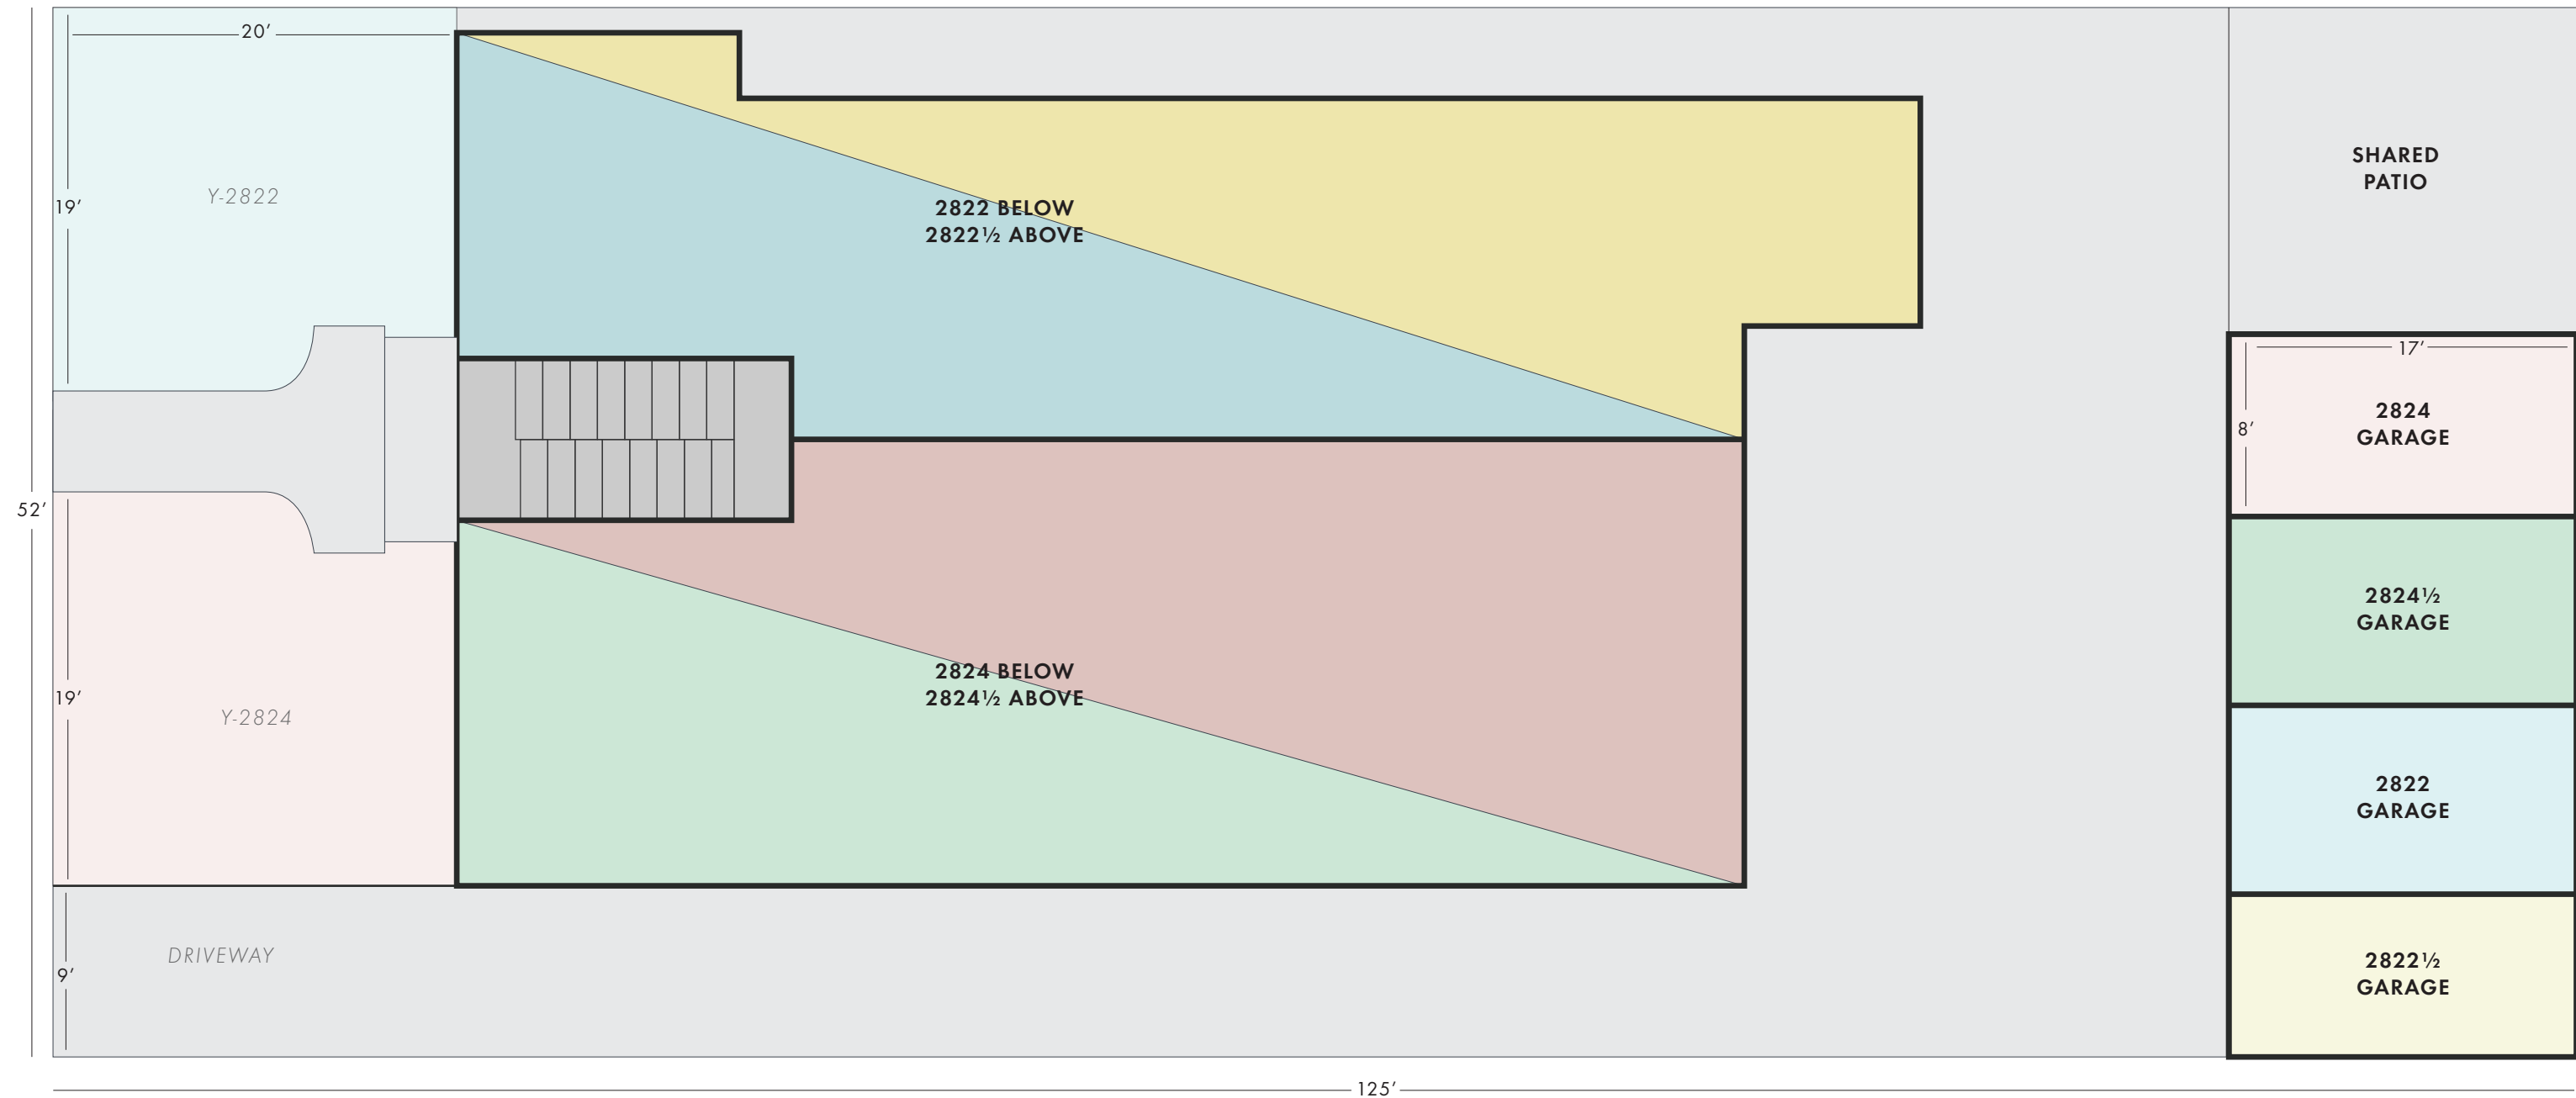

2822-2824½ WELLINGTON ROAD LOS ANGELES, CA 90016

INSIDE	EXTERIOR	
[Grey Box]	[White Box]	
[Blue Box]	[Light Blue Box]	2822
[Yellow Box]	[Light Yellow Box]	2822½
[Red Box]	[Light Red Box]	2824
[Green Box]	[Light Green Box]	2824½ LIVING AREA: 1200 SQ FT