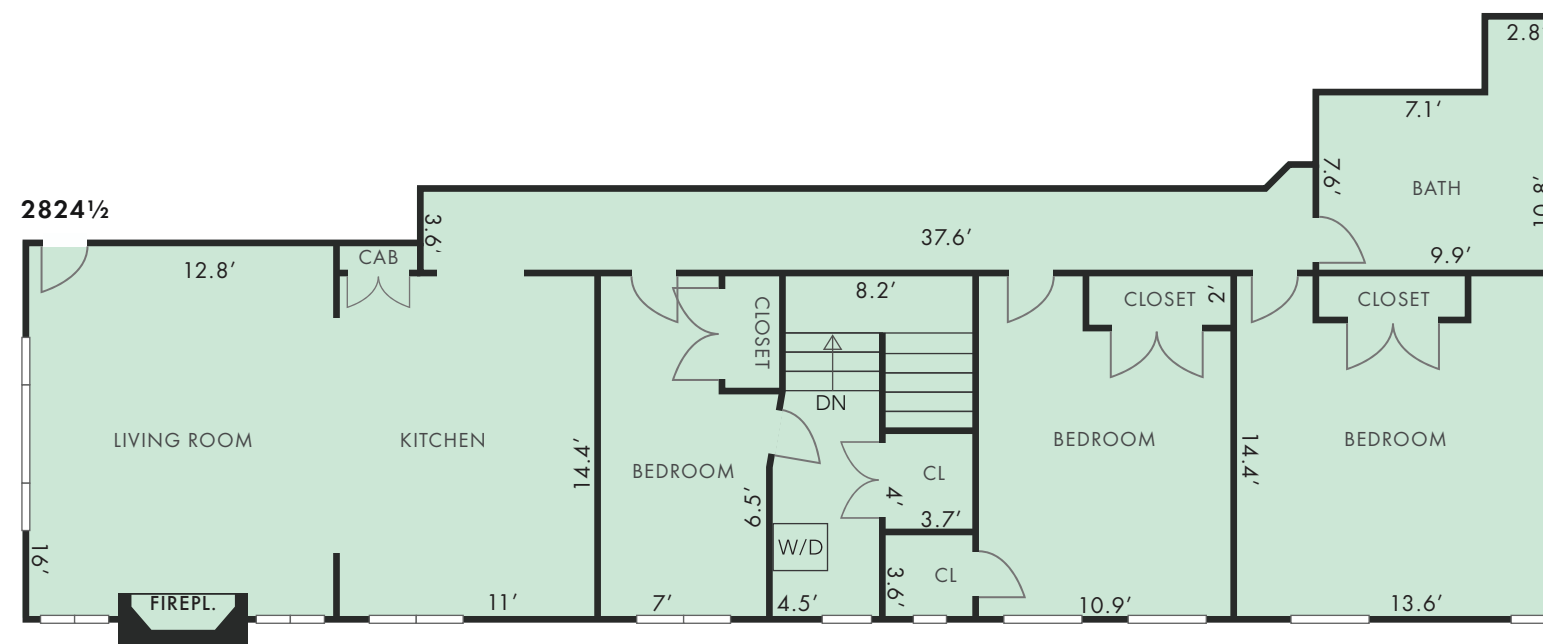

2822-2824½ WELLINGTON ROAD LOS ANGELES, CA 90016

INSIDE	EXTERIOR	
[Grey Box]	[White Box]	
[Blue Box]	[Light Blue Box]	2822
[Yellow Box]	[Light Yellow Box]	2822½
[Red Box]	[Light Red Box]	2824
[Green Box]	[Light Green Box]	2824½ LIVING AREA: 1200 SQ FT