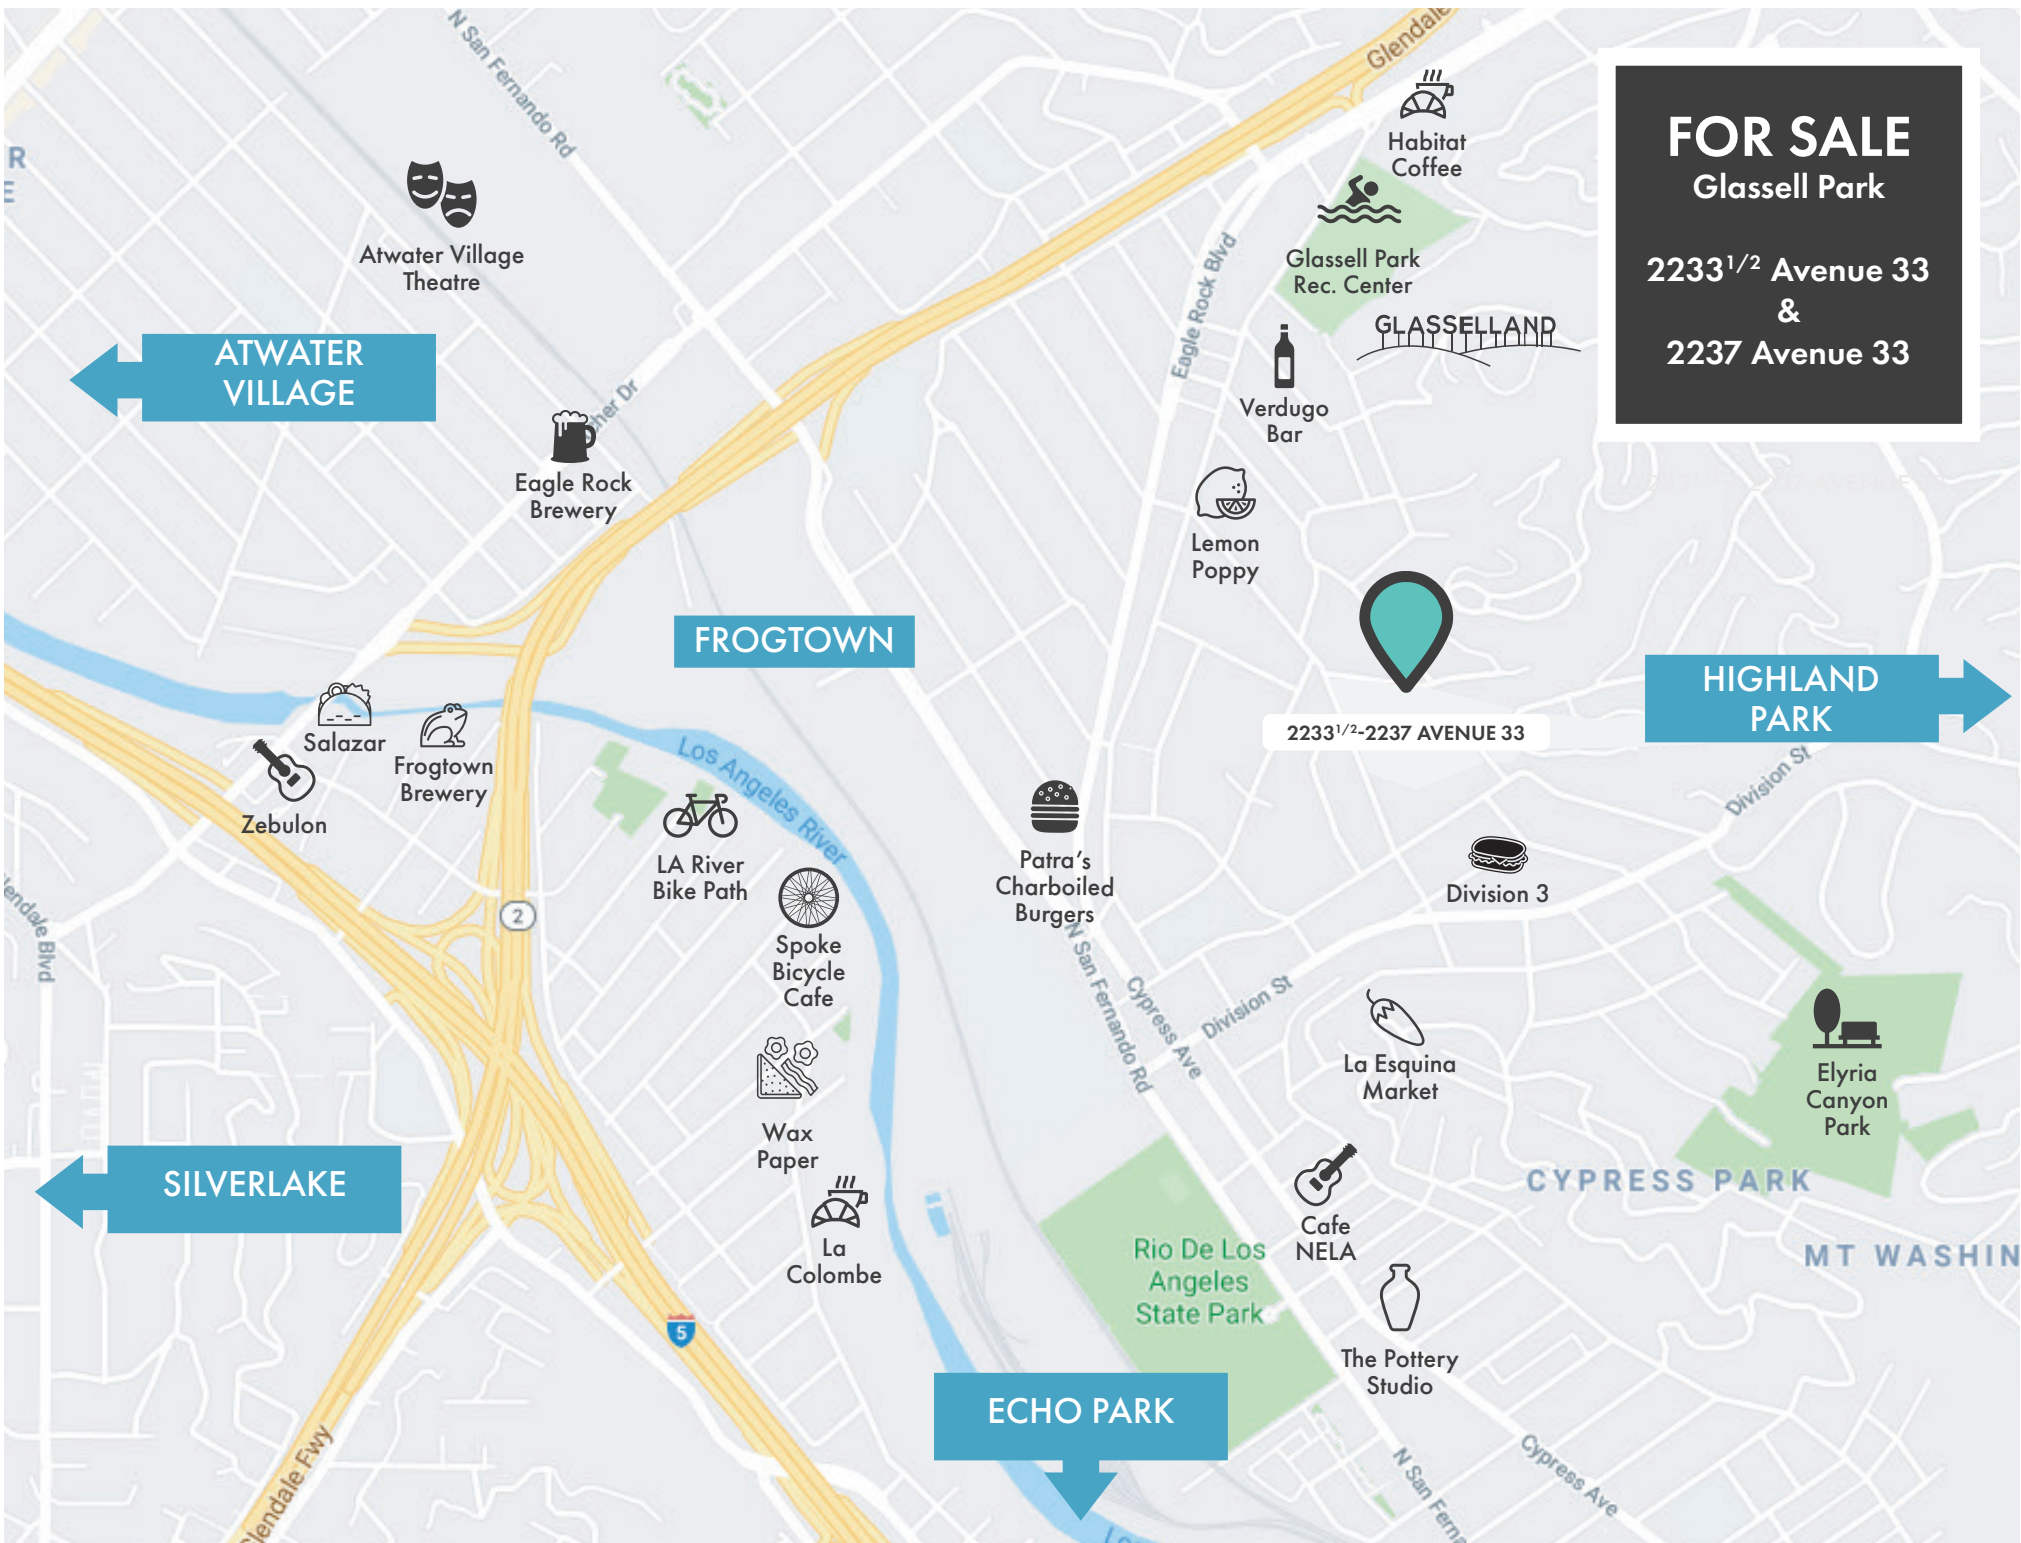

FOR SALE
Glassell Park
2233^{1/2} Avenue 33
&
2237 Avenue 33

← ATWATER VILLAGE

FROGTOWN

HIGHLAND PARK →

2233^{1/2}-2237 AVENUE 33

← SILVERLAKE

ECHO PARK

Atwater Village Theatre

Eagle Rock Brewery

Salazar
Zebulon
Frogtown Brewery

LA River Bike Path
Spoke Bicycle Cafe

Wax Paper
La Colombe

Habitat Coffee

Glassell Park Rec. Center
GLASSELLAND

Verdugo Bar

Lemon Poppy

Patra's Charboiled Burgers

Division 3

La Esquina Market

Cafe NELA

The Pottery Studio

Elyria Canyon Park

CYPRESS PARK

MT WASHIN