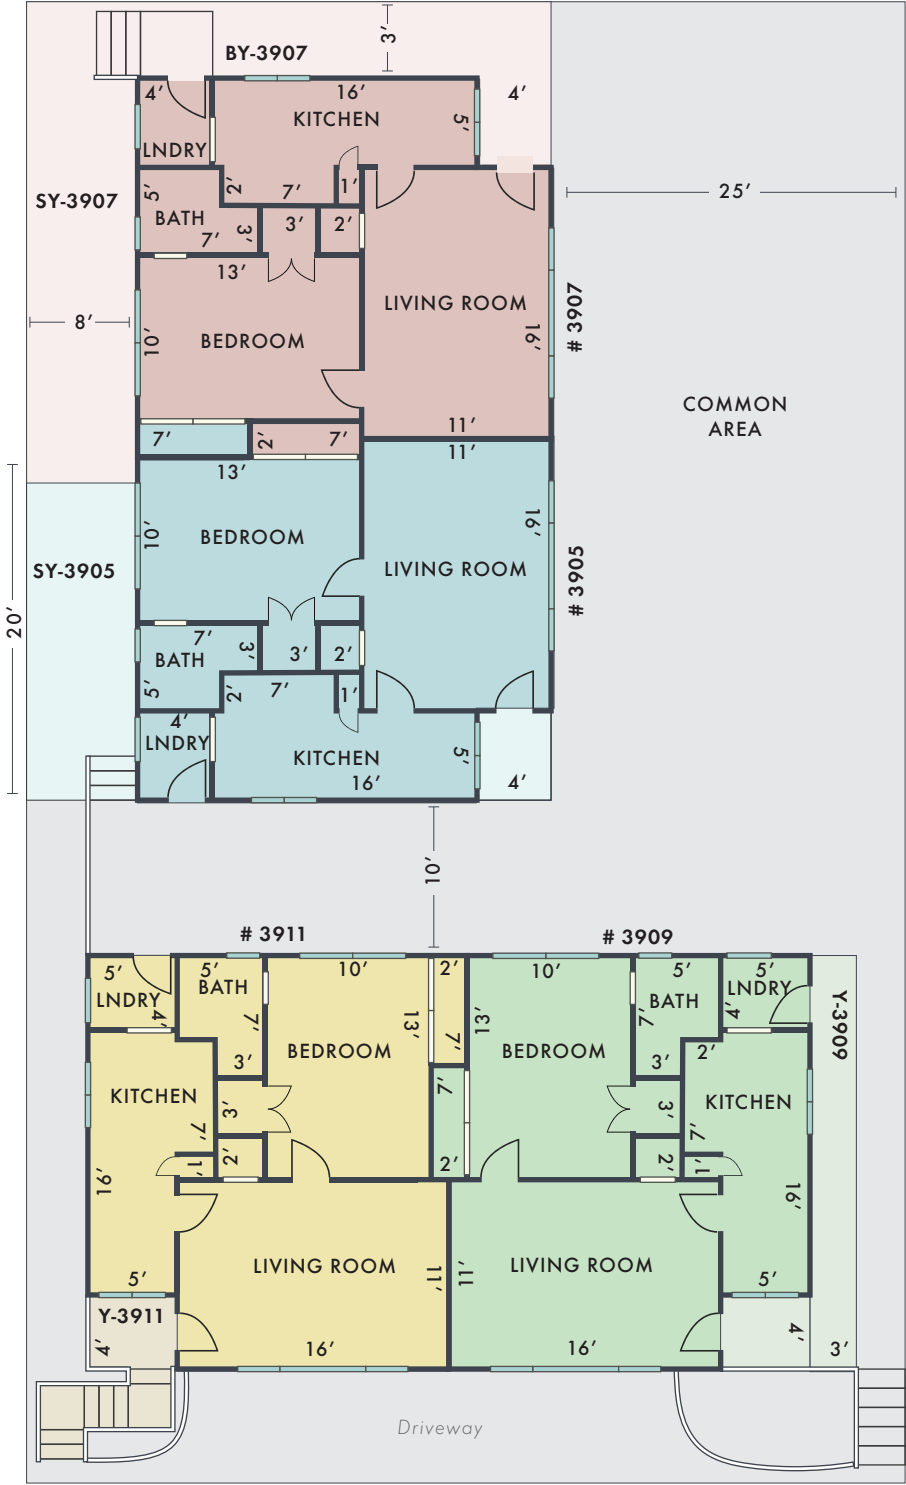

3905 - 3911 MELROSE AVE Los Angeles, CA 90029

MAIN LEVEL

INSIDE EXTERIOR

		3907 LIVING AREA: 580 SQ FT
		3905 LIVING AREA: 580 SQ FT
		3911 LIVING AREA: 580 SQ FT
		3909 LIVING AREA: 580 SQ FT

LOWER LEVEL PARKING