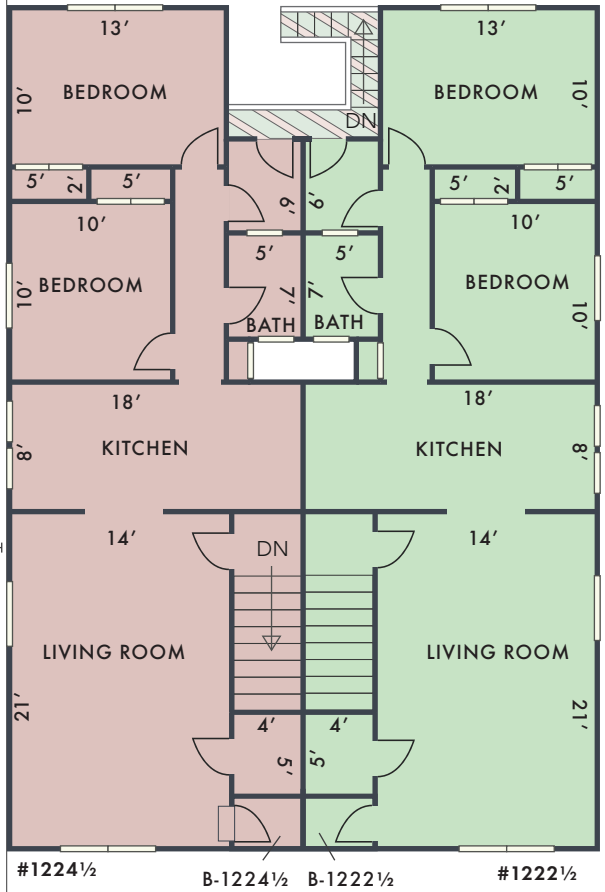

UPPER LEVEL

- #1224 LIVING AREA: 865 SQ FT
- #1222 LIVING AREA: 865 SQ FT
- #1224½ LIVING AREA: 910SQ FT
- #1222½ LIVING AREA: 910 SQ FT