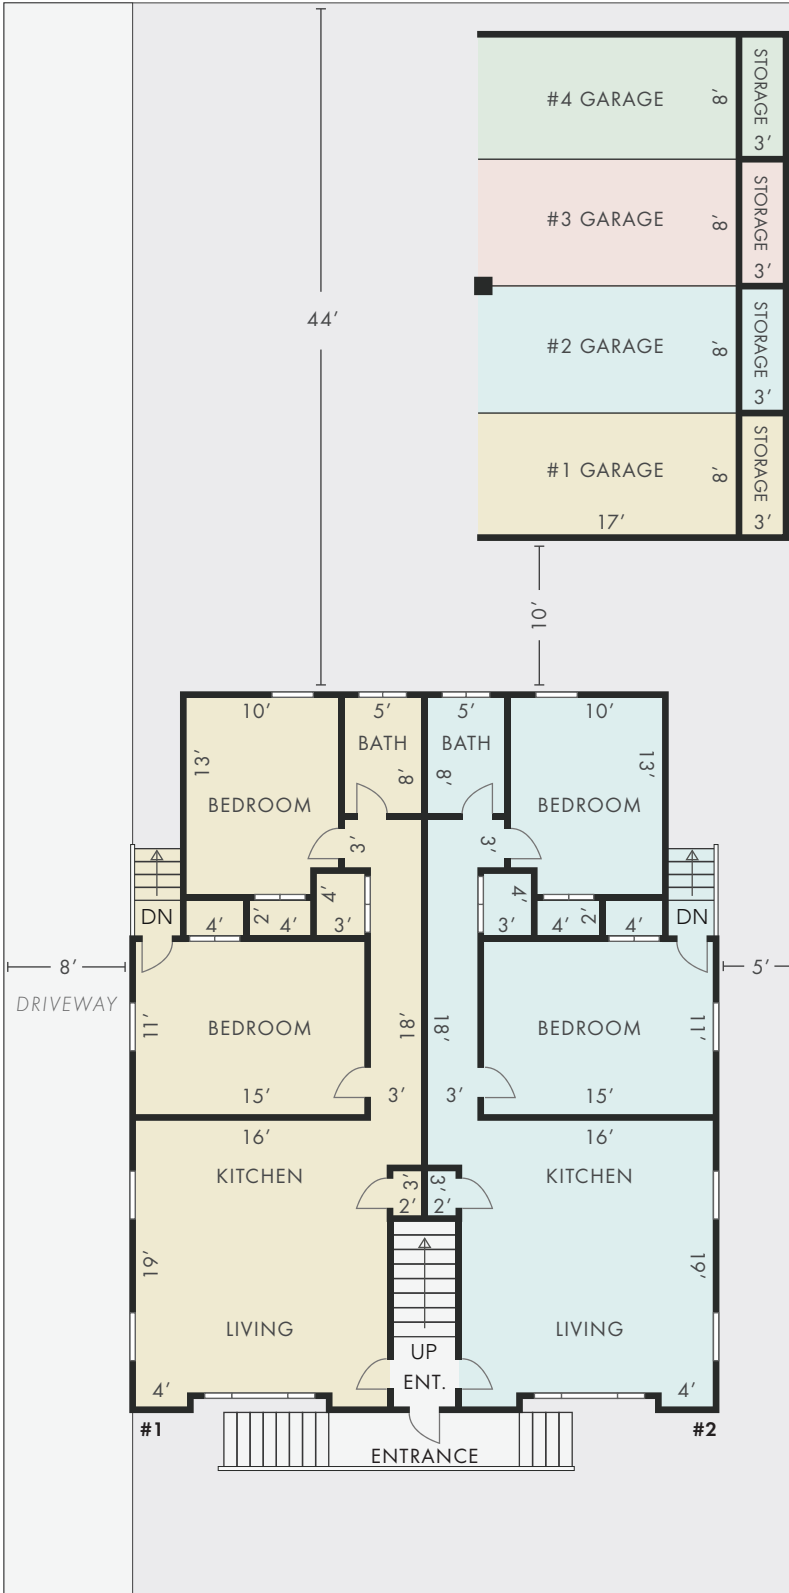

142 N EDMONT ST LOS ANGELES, CA 90004

MAIN LEVEL

#1 LIVING AREA: 840 SQ FT
 #2 LIVING AREA: 840 SQ FT

UPPER LEVEL

#3 LIVING AREA: 800 SQ FT
 #4 LIVING AREA: 800 SQ FT