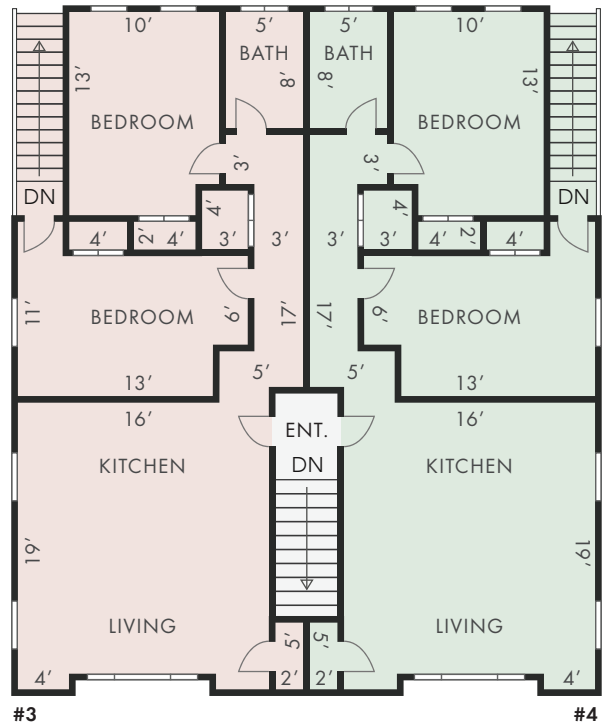

142 N EDMONT ST LOS ANGELES, CA 90004

MAIN LEVEL

#1 LIVING AREA: 840 SQ FT
 #2 LIVING AREA: 840 SQ FT

UPPER LEVEL

#3 LIVING AREA: 800 SQ FT
 #4 LIVING AREA: 800 SQ FT