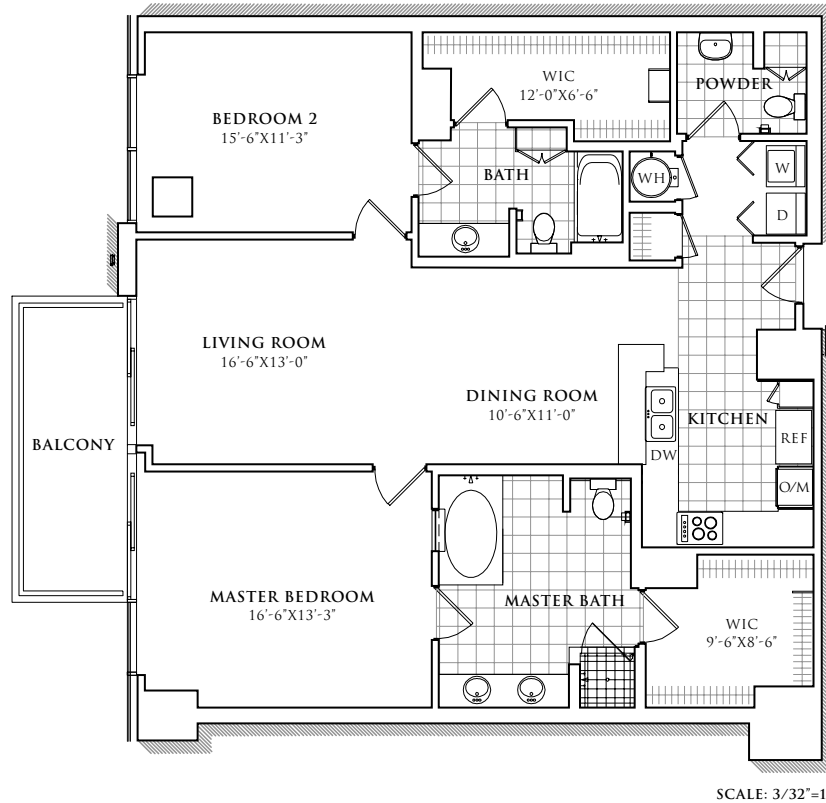

RESIDENCE 431-1631, 1724, 1824

1,434 SQUARE FEET
2 BEDROOMS
2.5 BATHROOMS