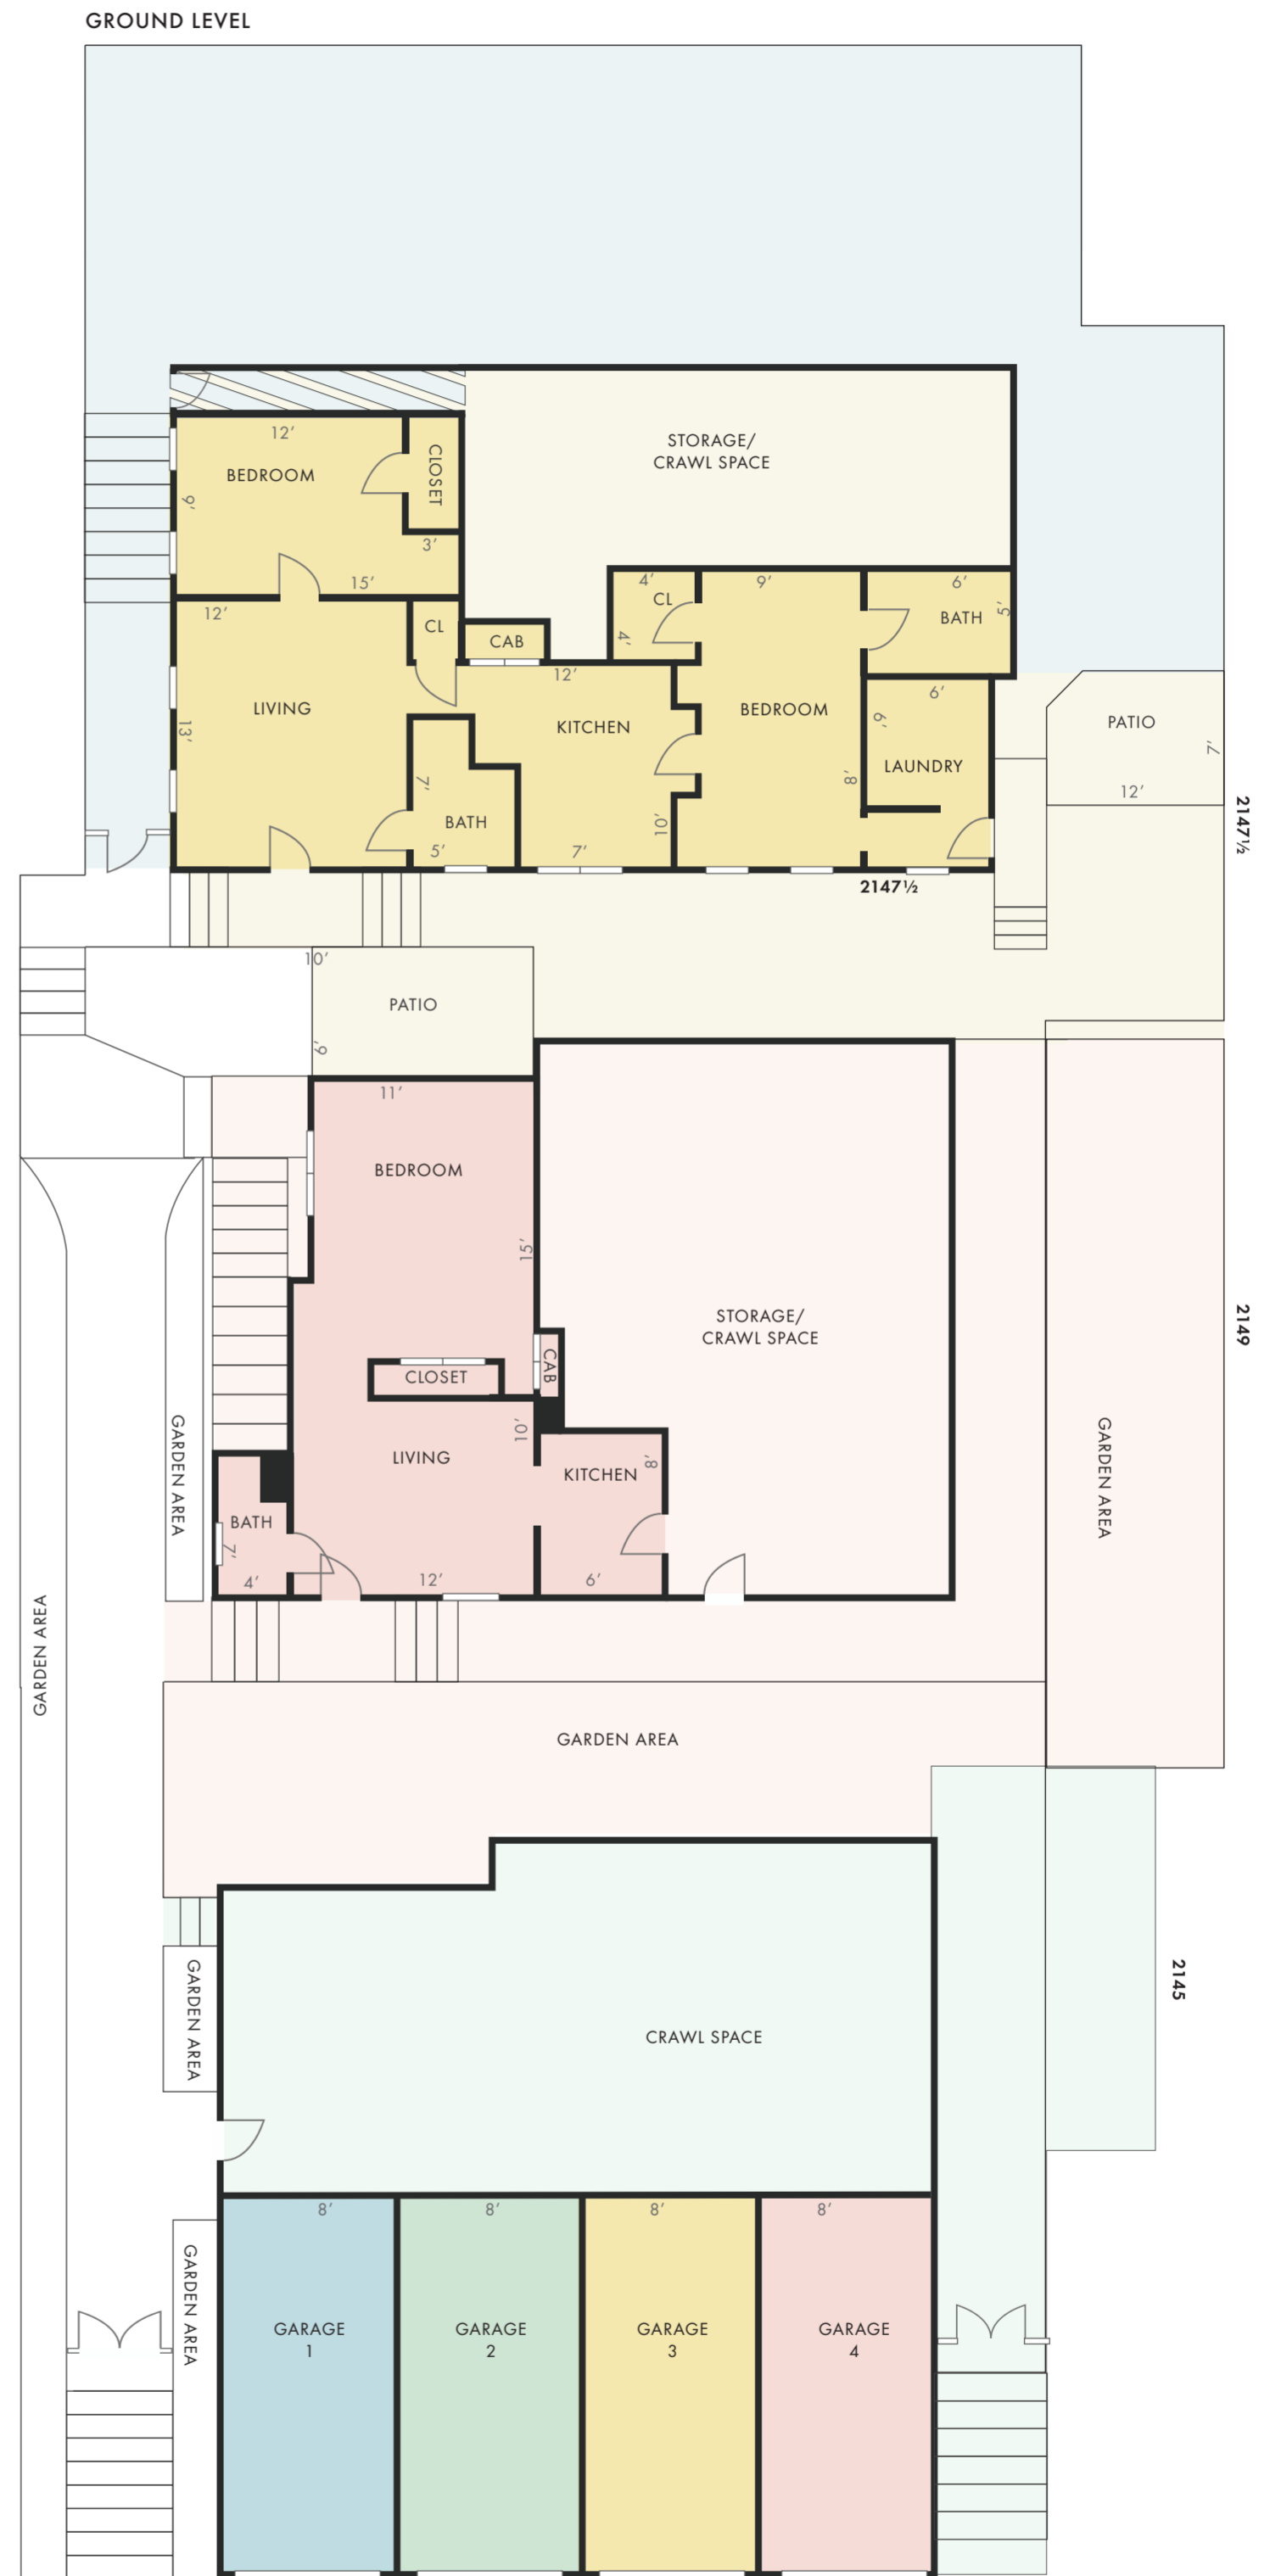

2145-2149 VALENTINE STREET LOS ANGELES, CA 90026

INSIDE	EXTERIOR	PROPERTY	LIVING AREA: SQ FT
Light Green	Light Green	2145	LIVING AREA: 810 SQ FT
Light Pink	Light Pink	2149	LIVING AREA: 1230 SQ FT
Light Blue	Light Blue	2147	LIVING AREA: 1290 SQ FT
Light Yellow	Light Yellow	2147 1/2	LIVING AREA: 690 SQ FT