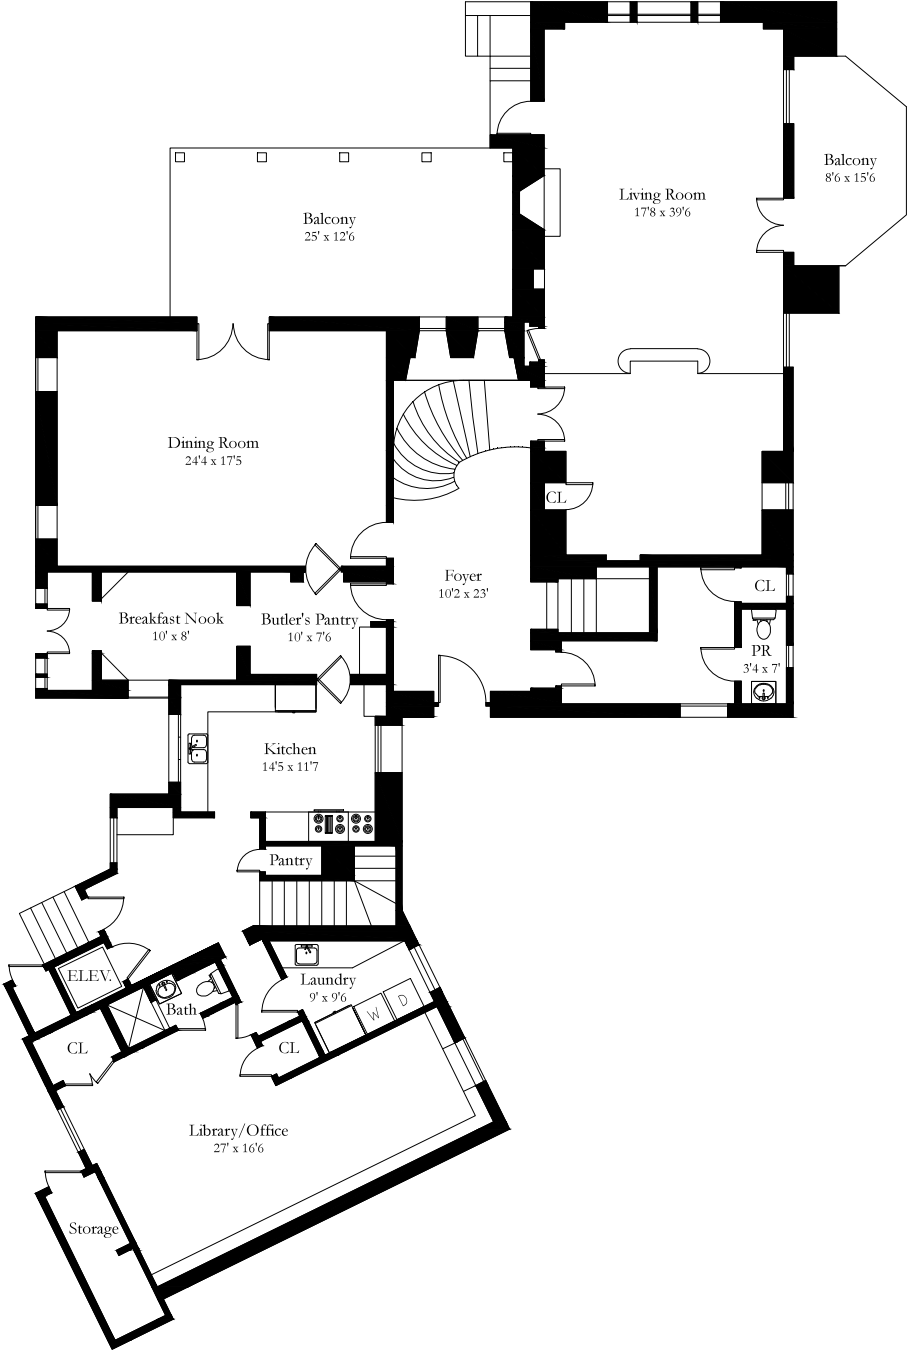

4808 Bonvue Avenue

Los Angeles, CA 90027

Information deemed reliable, but not guaranteed
Drawn by Nadia for Shooting L.A. (424) 273-1300

Lower Level

First Floor

Second Floor