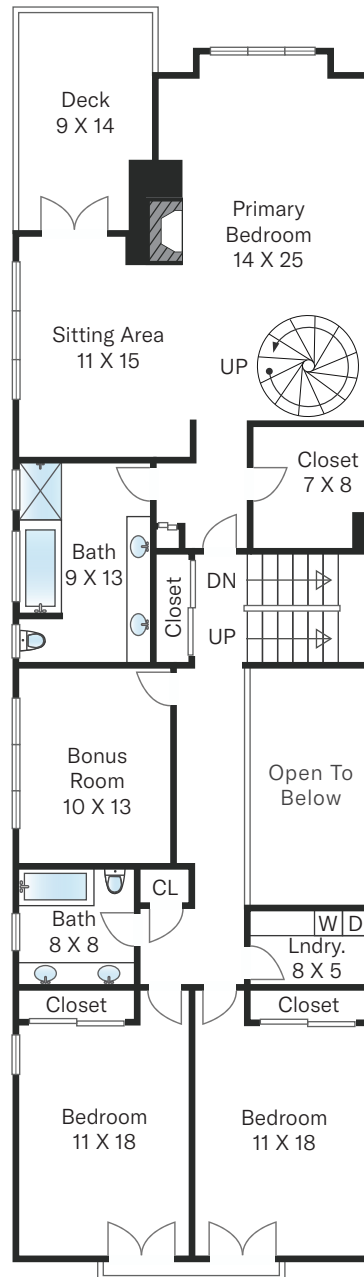

432 SHERMAN CANAL

VENICE, CALIFORNIA 90291

First Level

Second Level

Third Level

*All sizes are estimates. While deemed reliable, all buyers should verify square footage. www.floorplandrawings.com

PRESENTED BY
Juliette Hohnen
PH (323) 422-7147 Douglas Elliman
E Juliette.hohnen@elliman.com