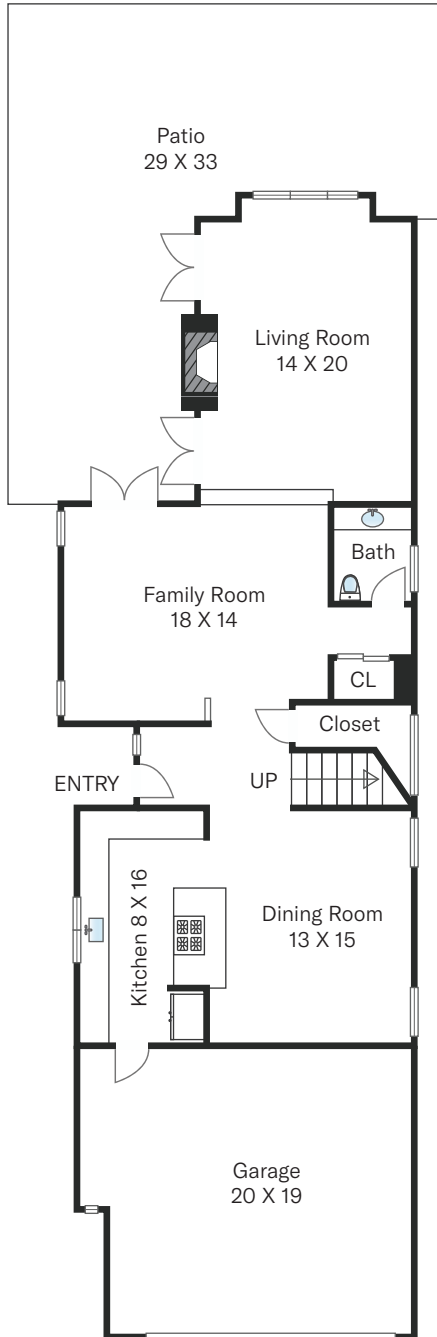

432 SHERMAN CANAL

VENICE, CALIFORNIA 90291

First Level

Second Level

Third Level

*All sizes are estimates. While deemed reliable, all buyers should verify square footage. www.floorplandrawings.com

PRESENTED BY
Juliette Hohnen
PH (323) 422-7147 Douglas Elliman
E Juliette.hohnen@elliman.com