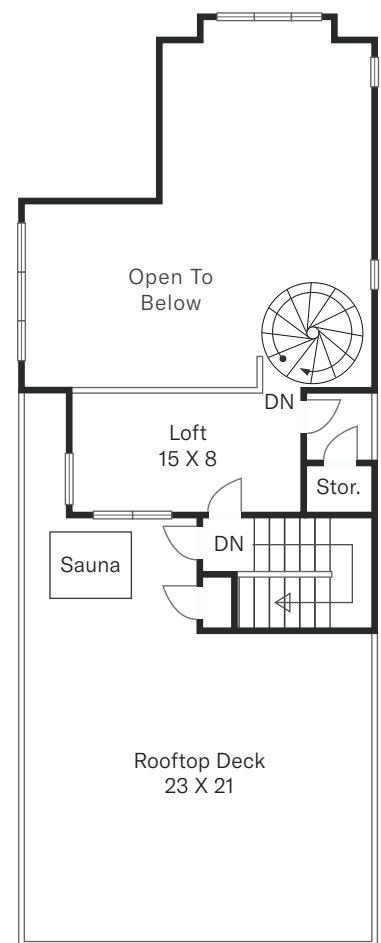

432 SHERMAN CANAL

VENICE, CALIFORNIA 90291

First Level

Second Level

Third Level

*All sizes are estimates. While deemed reliable, all buyers should verify square footage. www.floorplandrawings.com

PRESENTED BY
Juliette Hohnen
PH (323) 422-7147 Douglas Elliman
E Juliette.hohnen@elliman.com