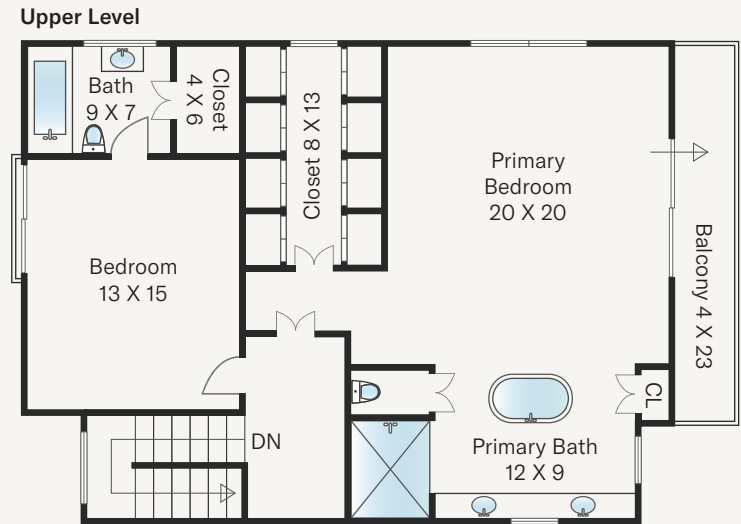

3640 MANDEVILLE CANYON RD.

LOS ANGELES, CALIFORNIA 90049

*All sizes are estimates . While deemed reliable, all buyers should verify square footage. www.floorplandrawings.com

PRESENTED BY
Juliette Hohnen
PH (323) 422-7147 Douglas Elliman
E Juliette.hohnen@elliman.com