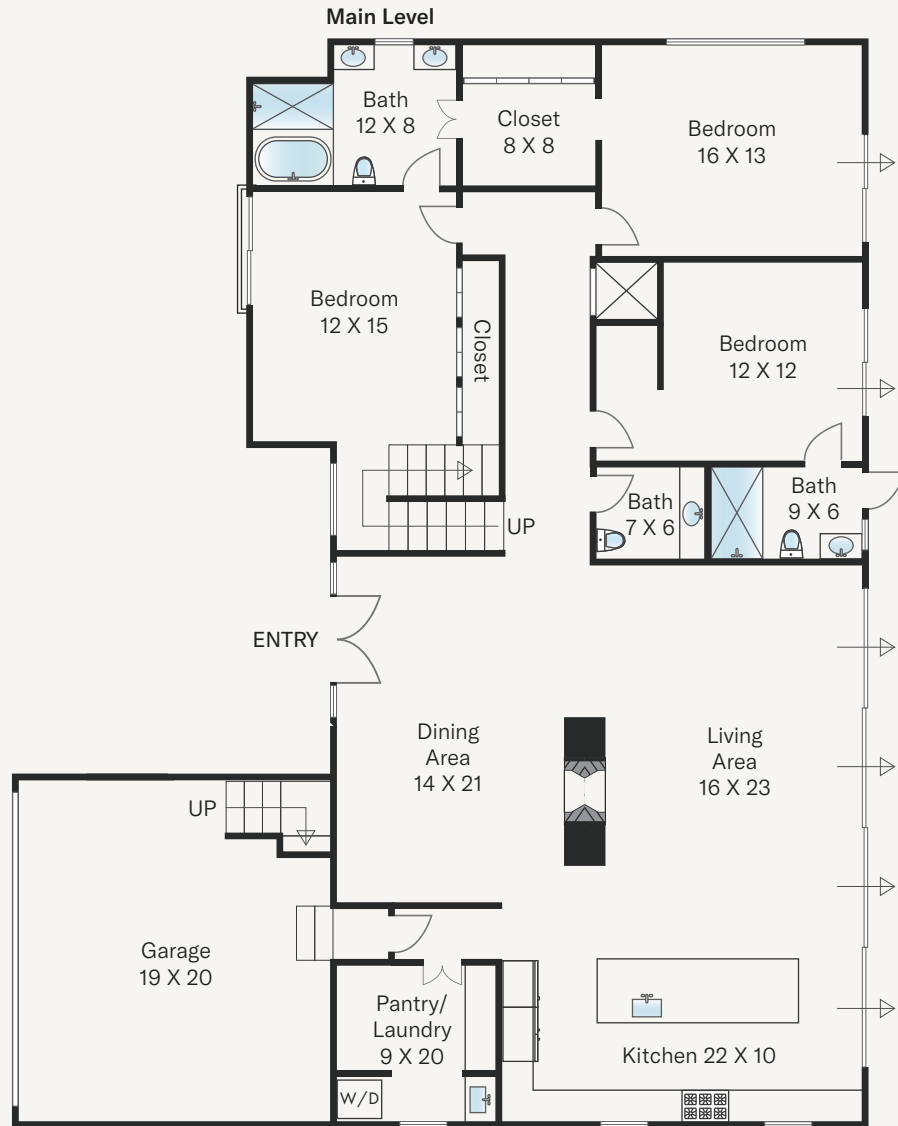

3640 MANDEVILLE CANYON RD.

LOS ANGELES, CALIFORNIA 90049

*All sizes are estimates . While deemed reliable, all buyers should verify square footage. www.floorplandrawings.com

PRESENTED BY
Juliette Hohnen
PH (323) 422-7147 Douglas Elliman
E Juliette.hohnen@elliman.com