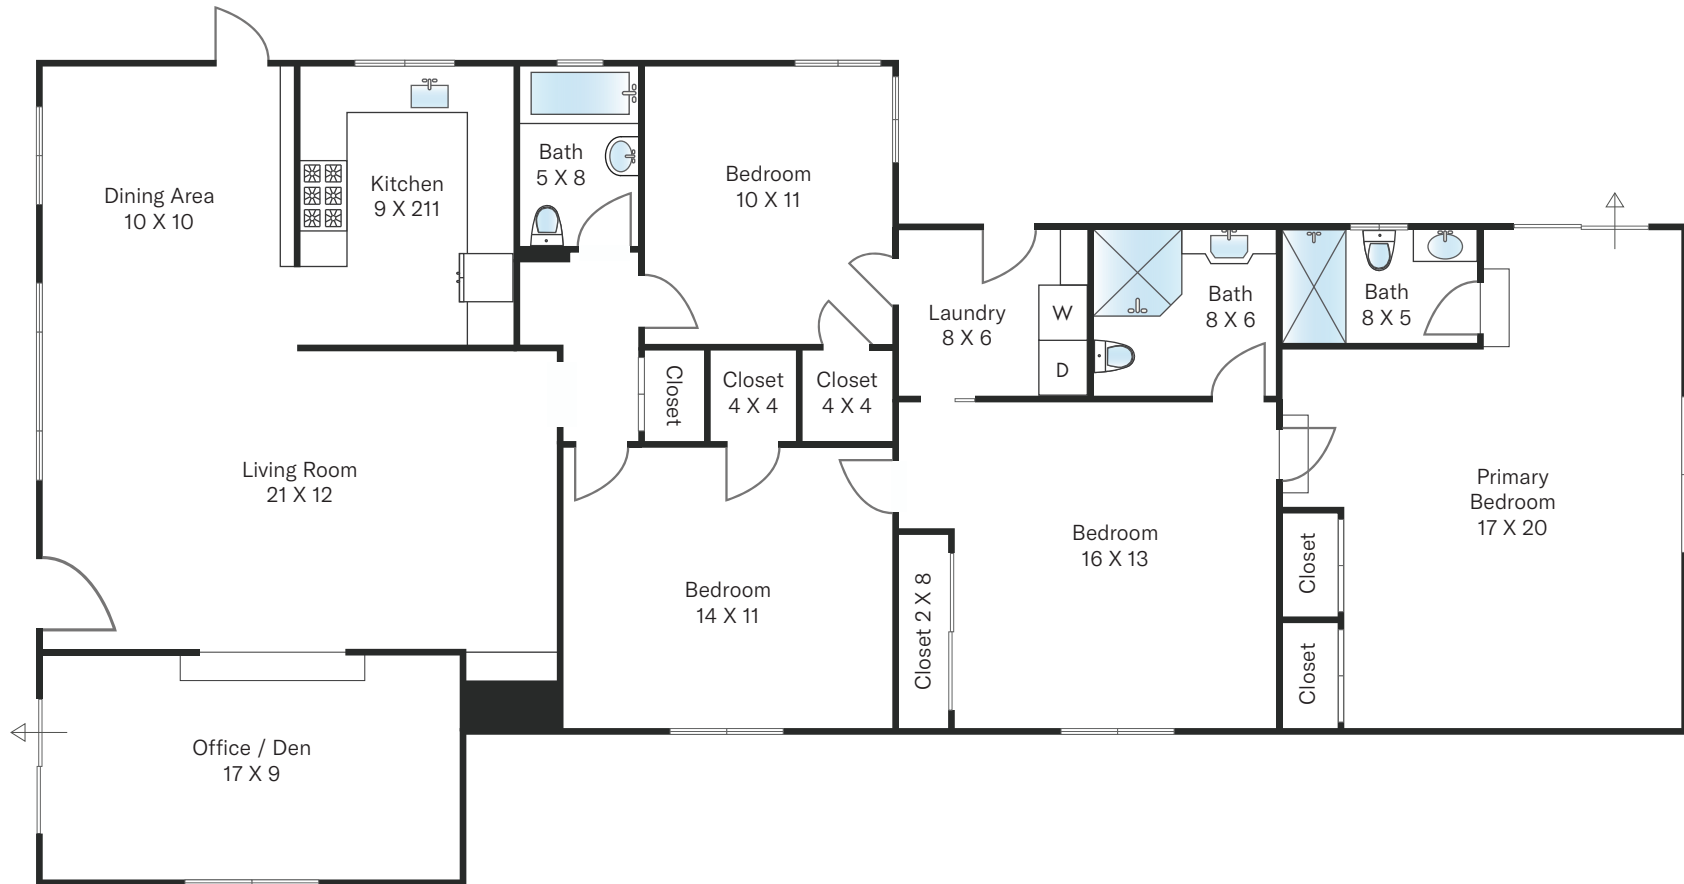

3917 BEETHOVEN ST.

LOS ANGELES, CALIFORNIA 90066

*All sizes are estimates . While deemed reliable, all buyers should verify square footage. www.floorplandrawings.com

PRESENTED BY
Juliette Hohnen
PH (323) 422-7147 Douglas Elliman
E Juliette.hohnen@elliman.com