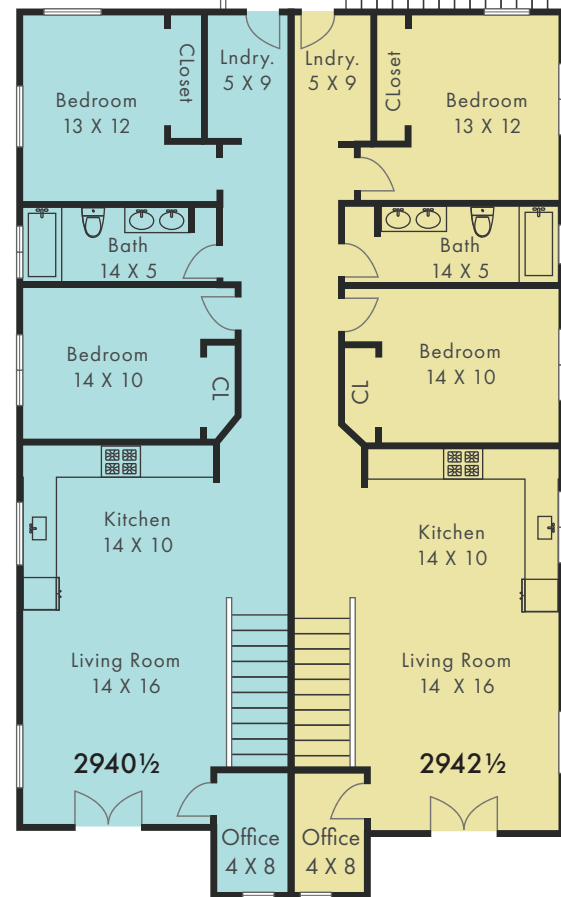

2940 - 2942½ 9th Ave

Los Angeles, CA 90018

Main Level

■	■	2940	LIVING AREA: 1022
■	■	2940½	LIVING AREA: 1018
■	■	2940¾	LIVING AREA: 619
■	■	2942	LIVING AREA: 938
■	■	2942½	LIVING AREA: 1018

148.1

Upper Level

49.5'

8/23/22 V.7 10AM