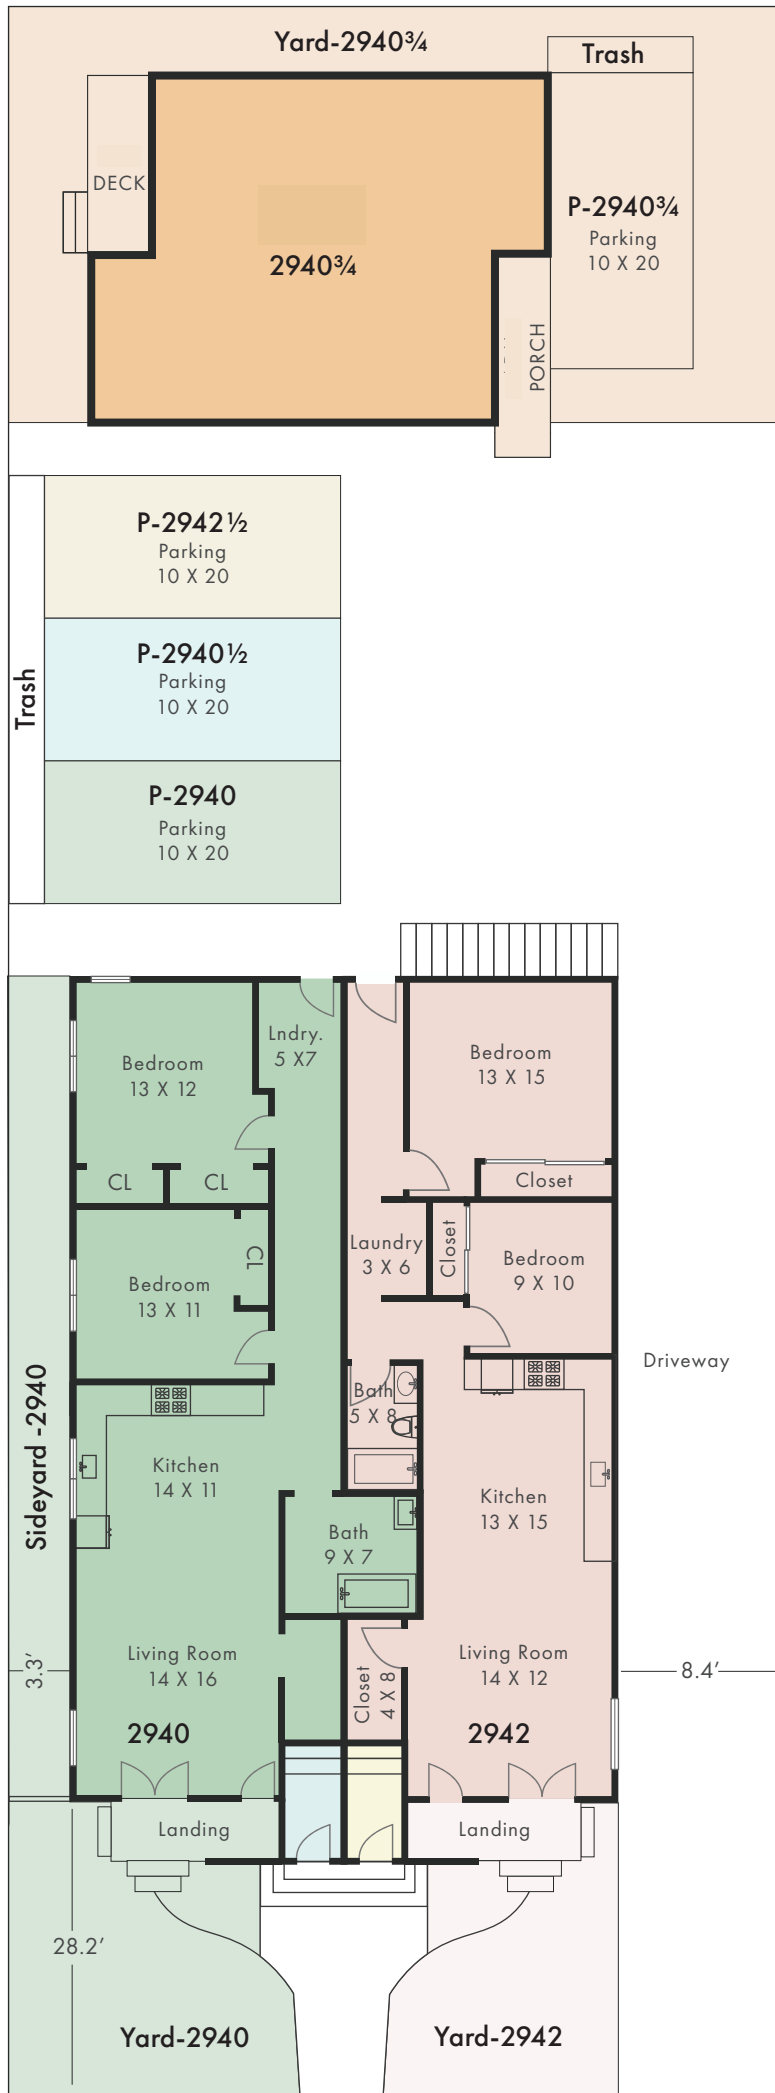

2940 - 2942½ 9th Ave

Los Angeles, CA 90018

Main Level

■	■	2940	LIVING AREA: 1022
■	■	2940½	LIVING AREA: 1018
■	■	2940¾	LIVING AREA: 619
■	■	2942	LIVING AREA: 938
■	■	2942½	LIVING AREA: 1018

148.1

Upper Level

49.5'

8/23/22 V.7 10AM