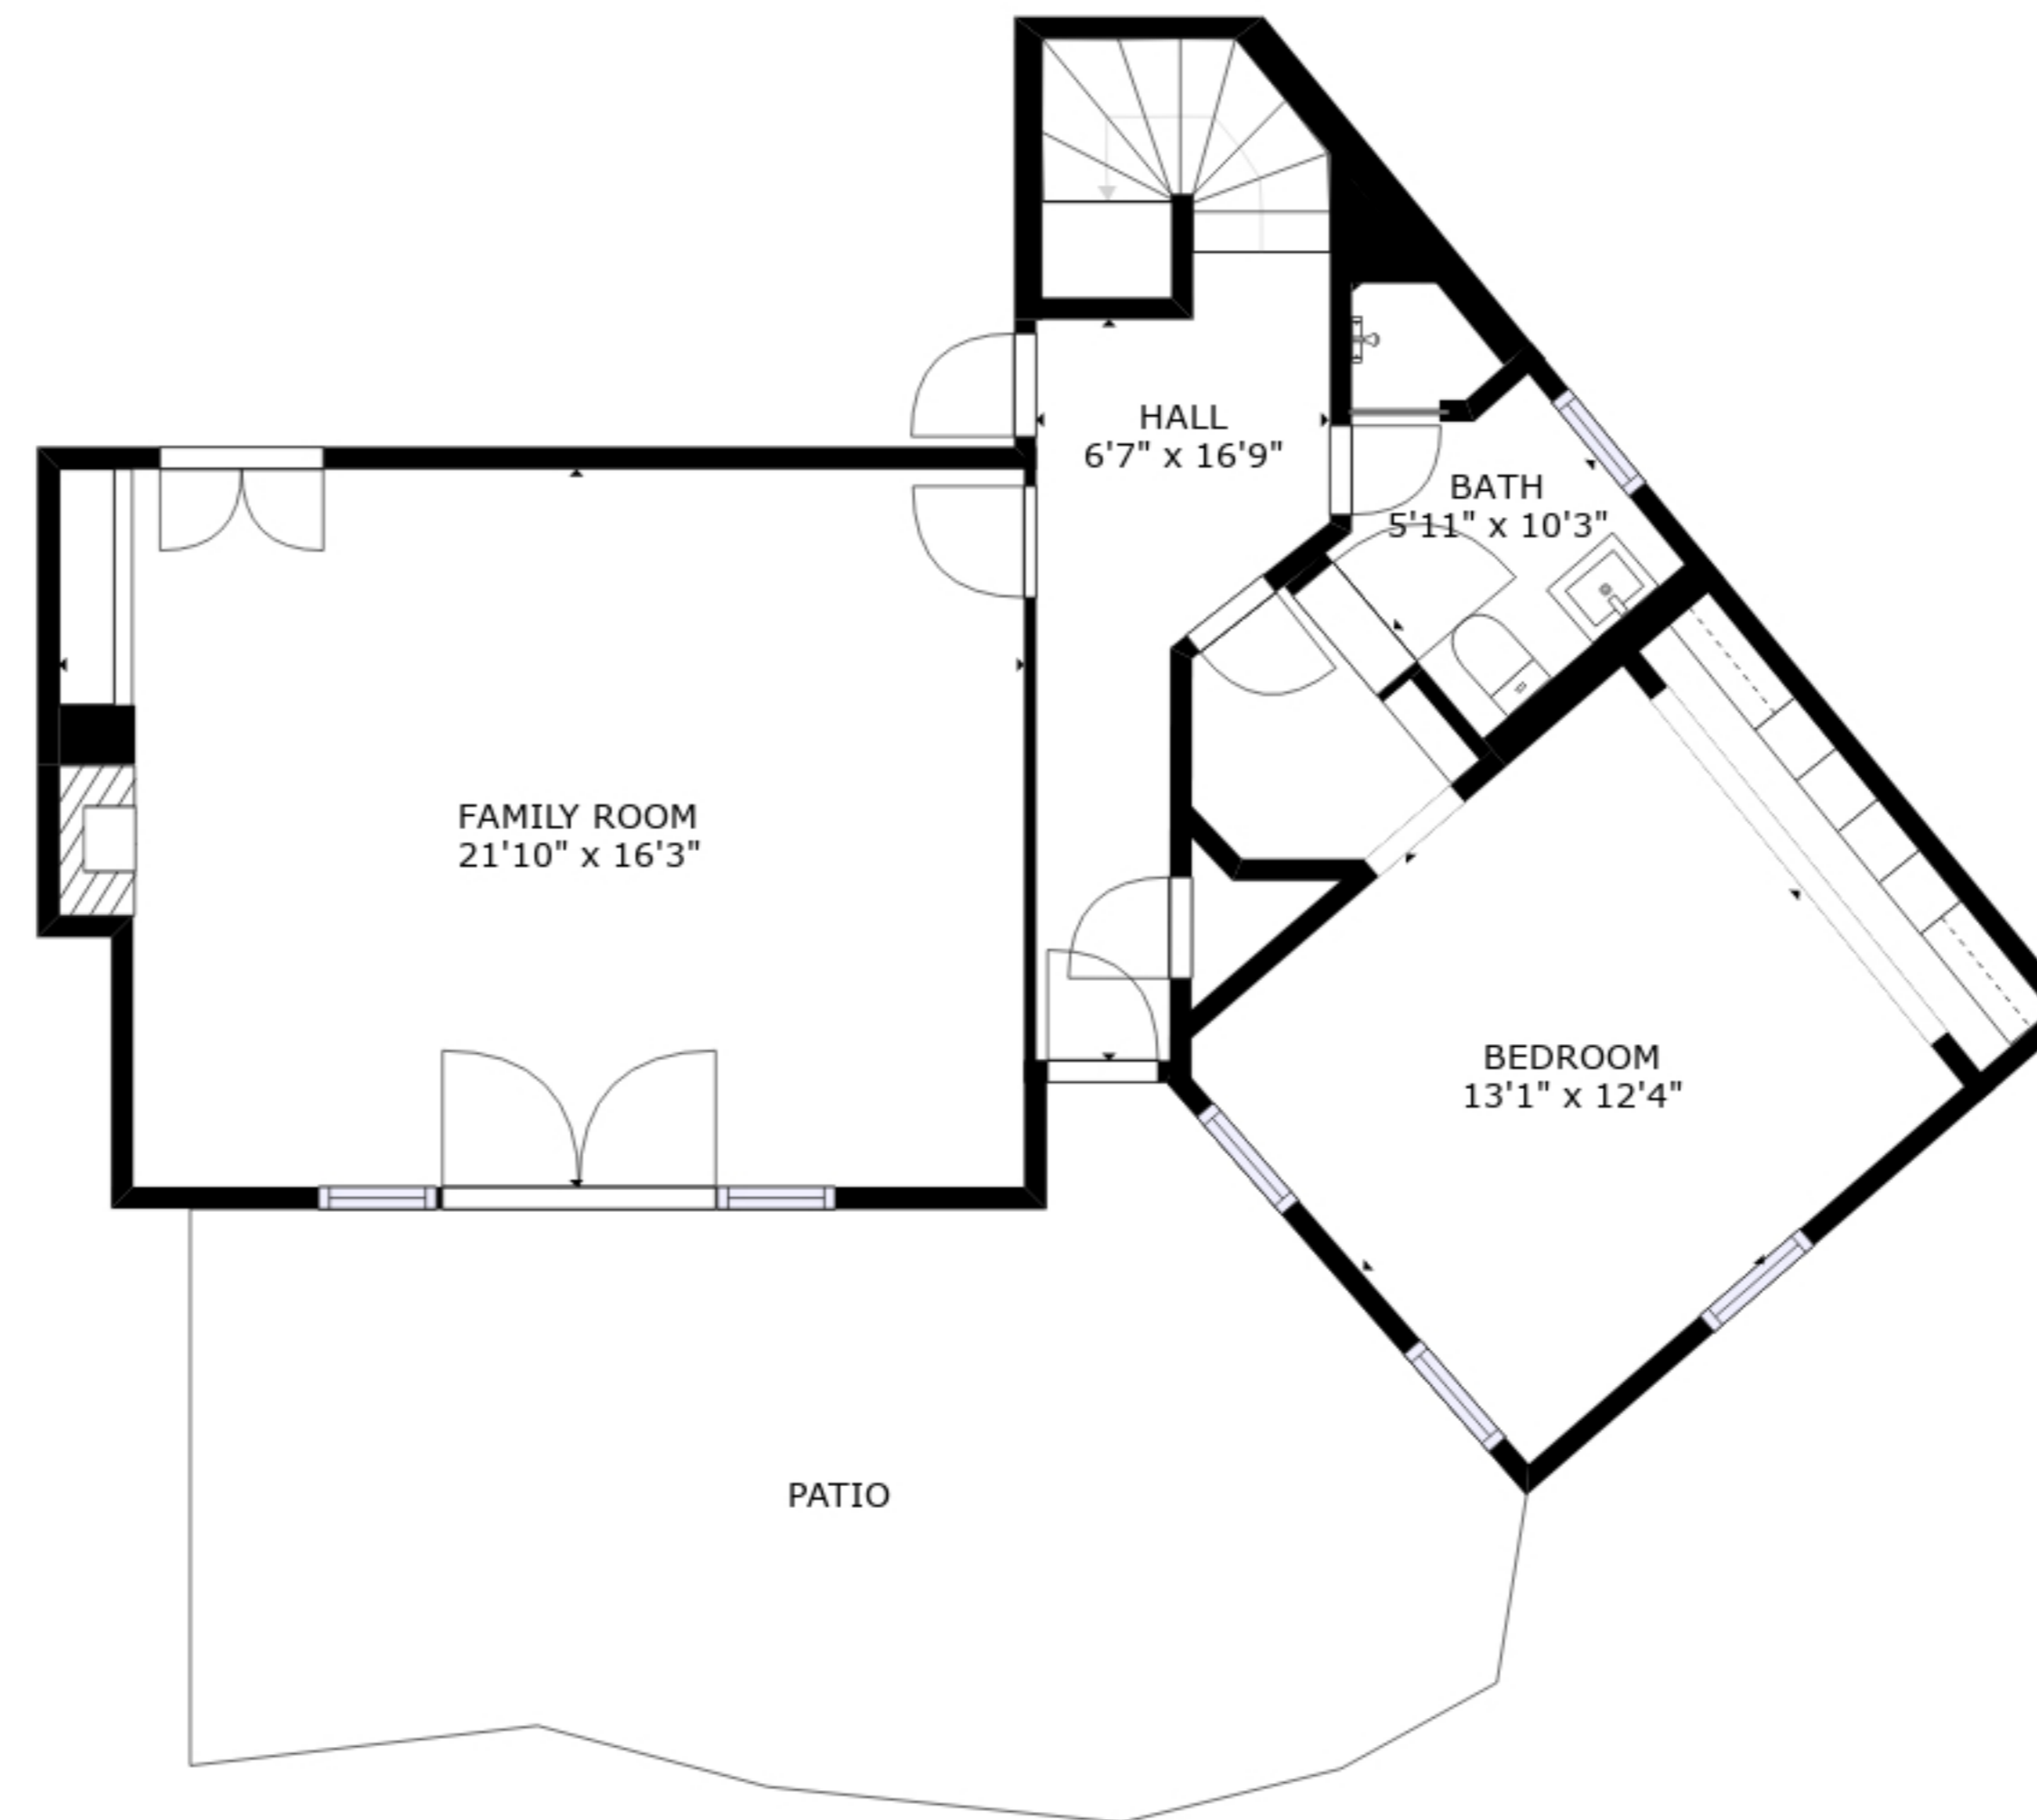

FLOOR 2

FLOOR 1

GROSS INTERNAL AREA
 FLOOR 1: 761 sq. ft, FLOOR 2: 1761 sq. ft
 EXCLUDED AREAS: , PATIO: 374 sq. ft
 TOTAL: 2523 sq. ft

SIZES AND DIMENSIONS ARE APPROXIMATE, ACTUAL MAY VARY.