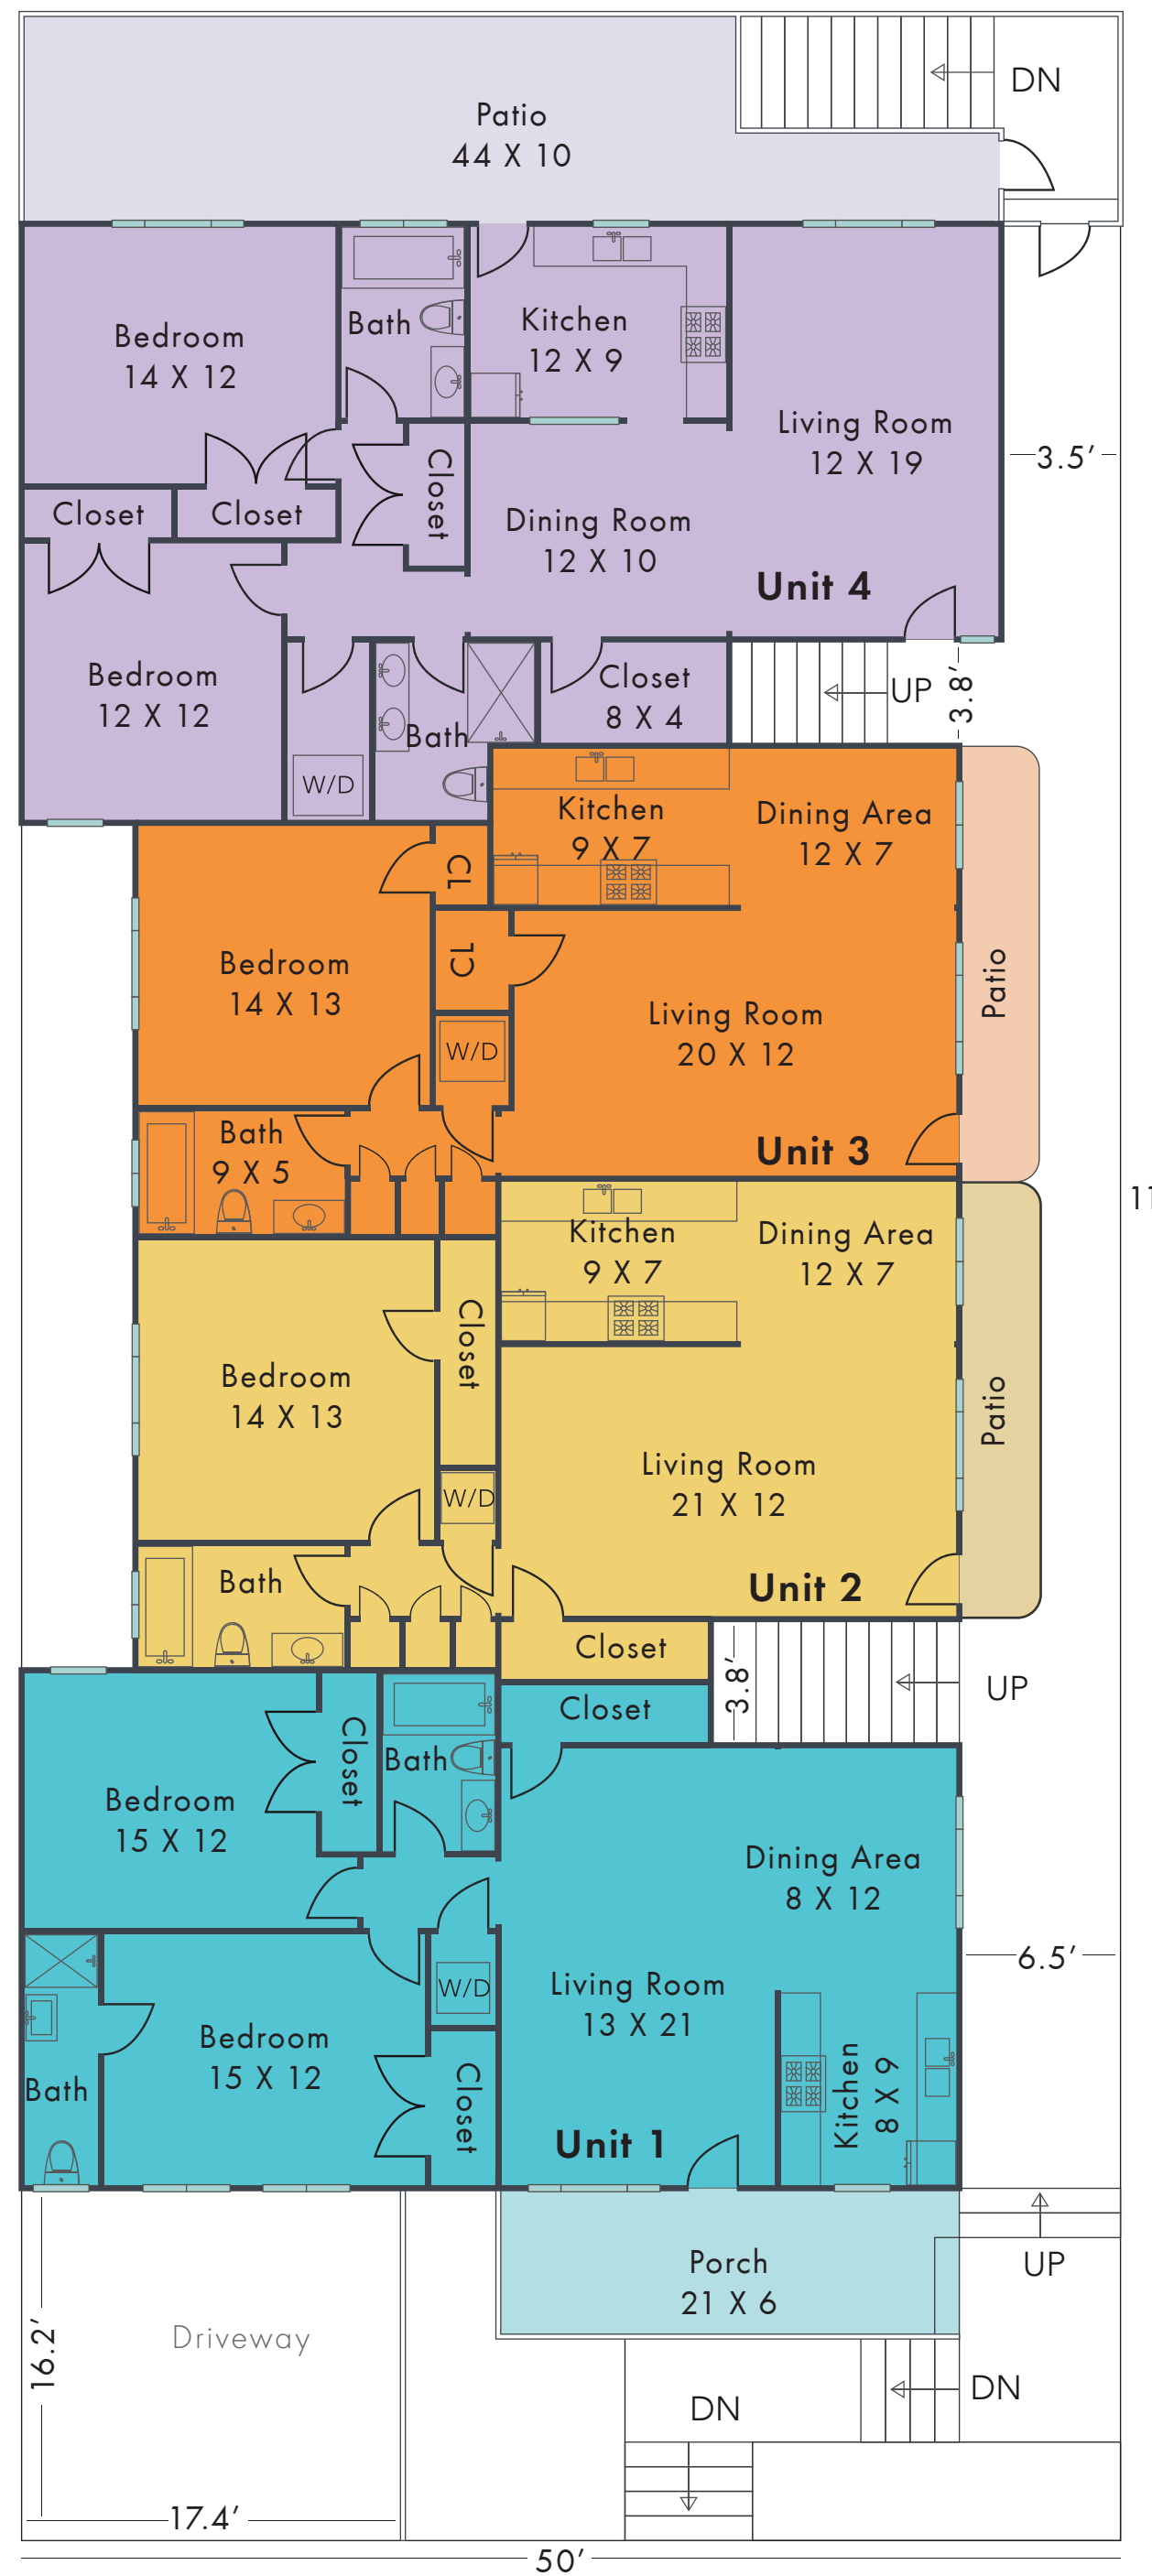

536 N. Orlando Ave.

West Hollywood, CA 90048

Lower Level

Main Level

Upper Level

INSIDE EXTERIOR

- Unit 1** LIVING AREA: 981 SQ FT
- Unit 2** LIVING AREA: 752 SQ FT
- Unit 3** LIVING AREA: 718 SQ FT
- Unit 4** LIVING AREA: 1109 SQ FT
- Unit 5** LIVING AREA: 1108 SQ FT
- Unit 6** LIVING AREA: 728 SQ FT
- Unit 7** LIVING AREA: 715 SQ FT
- Unit 8** LIVING AREA: 1136 SQ FT