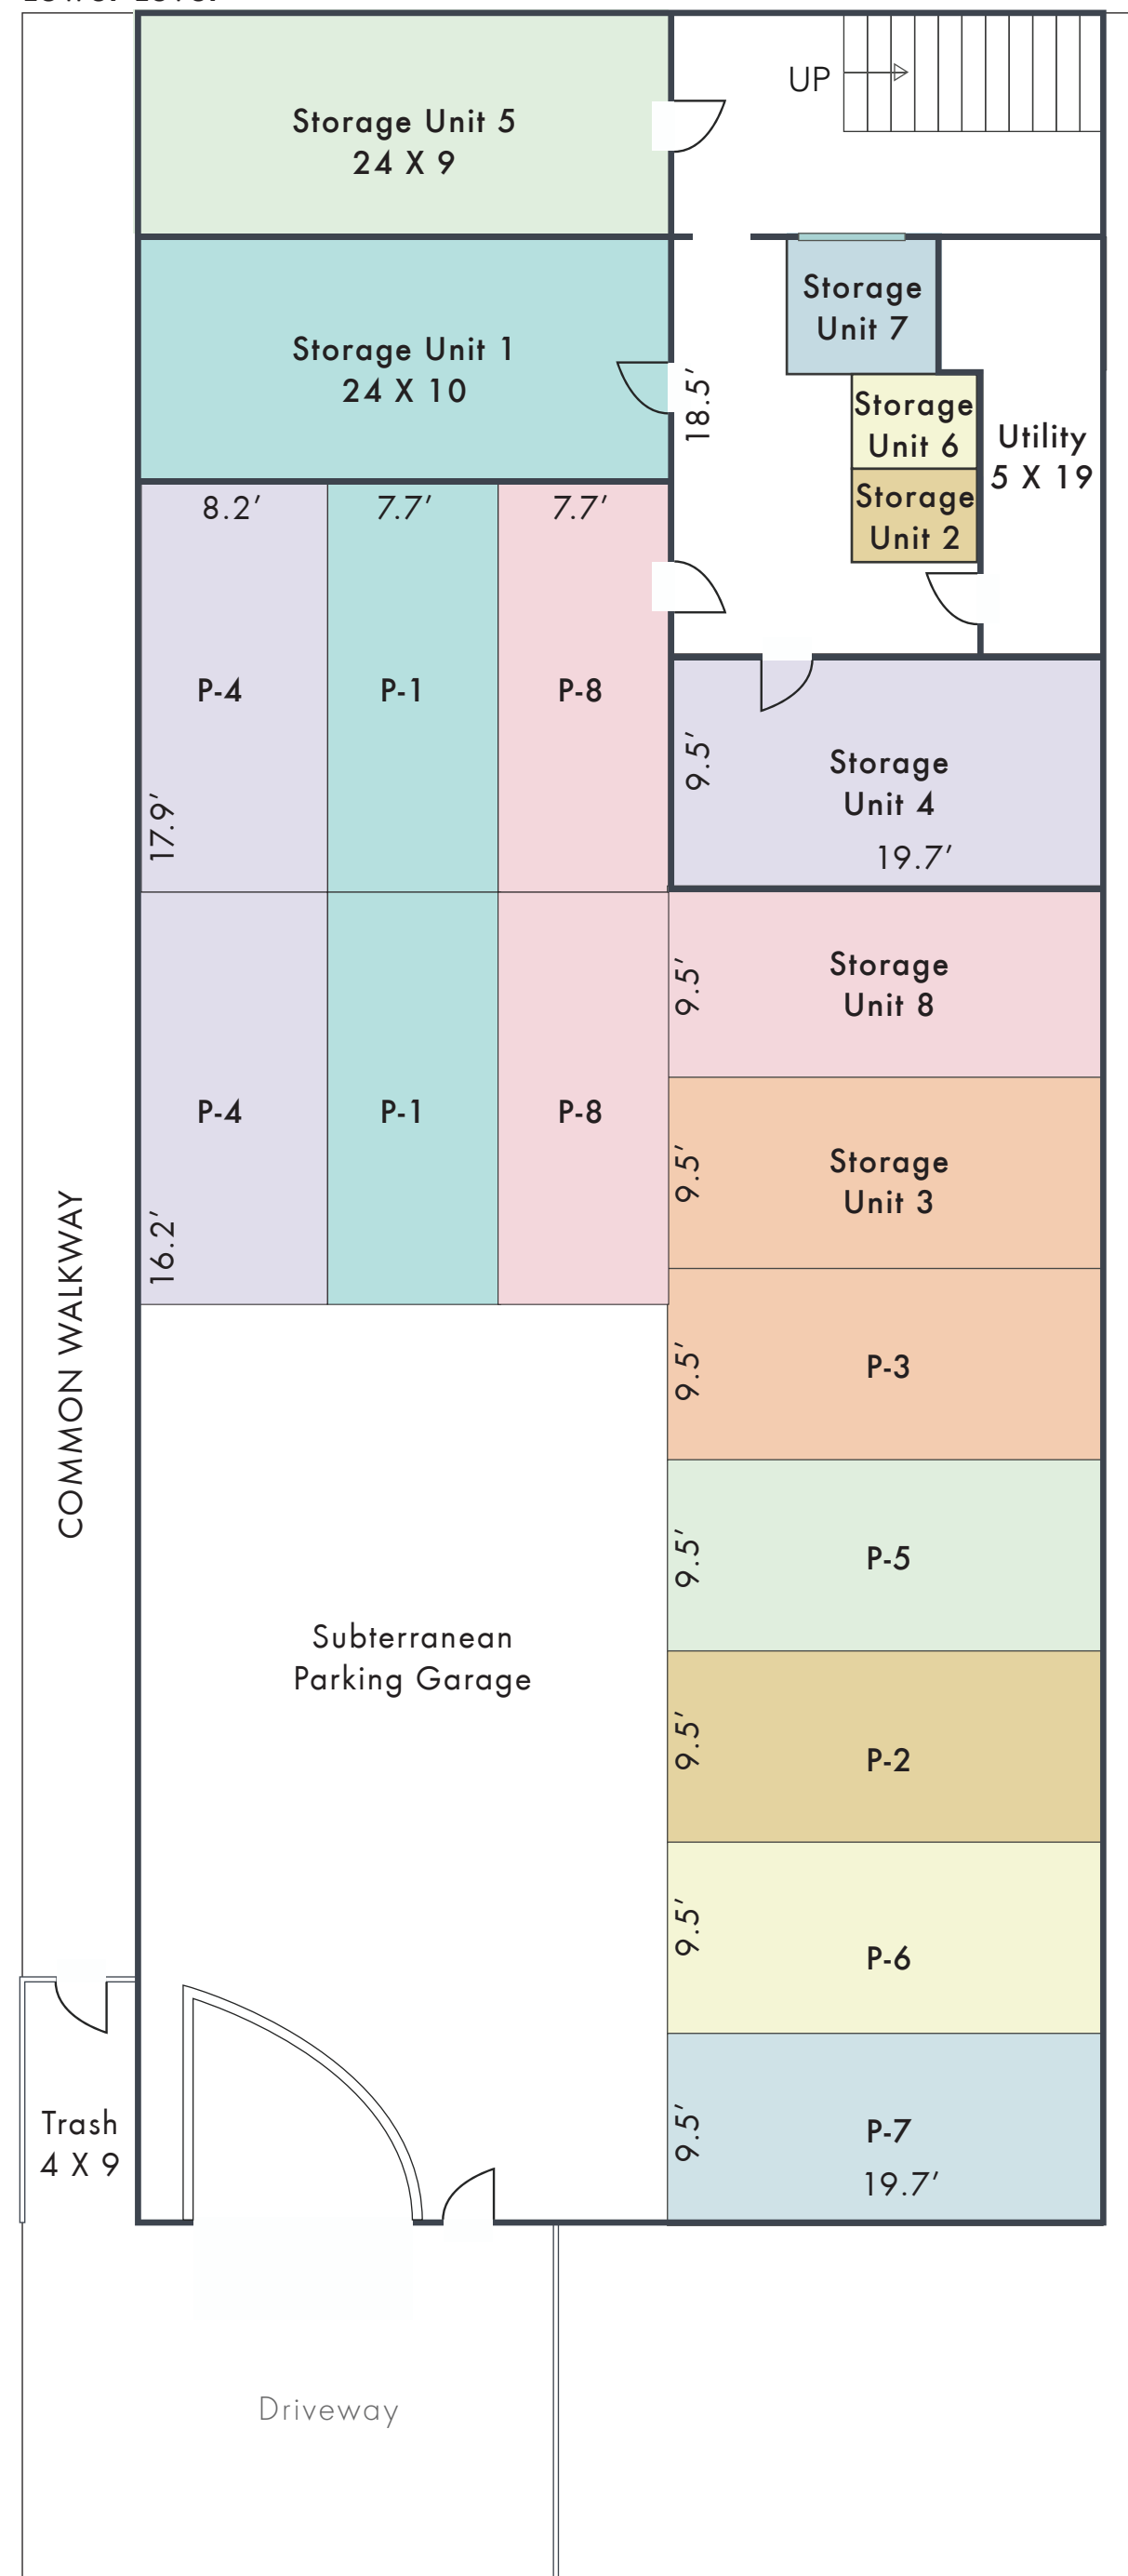

536 N. Orlando Ave.

West Hollywood, CA 90048

Lower Level

Main Level

Upper Level

INSIDE EXTERIOR

- Unit 1** LIVING AREA: 981 SQ FT
- Unit 2** LIVING AREA: 752 SQ FT
- Unit 3** LIVING AREA: 718 SQ FT
- Unit 4** LIVING AREA: 1109 SQ FT
- Unit 5** LIVING AREA: 1108 SQ FT
- Unit 6** LIVING AREA: 728 SQ FT
- Unit 7** LIVING AREA: 715 SQ FT
- Unit 8** LIVING AREA: 1136 SQ FT