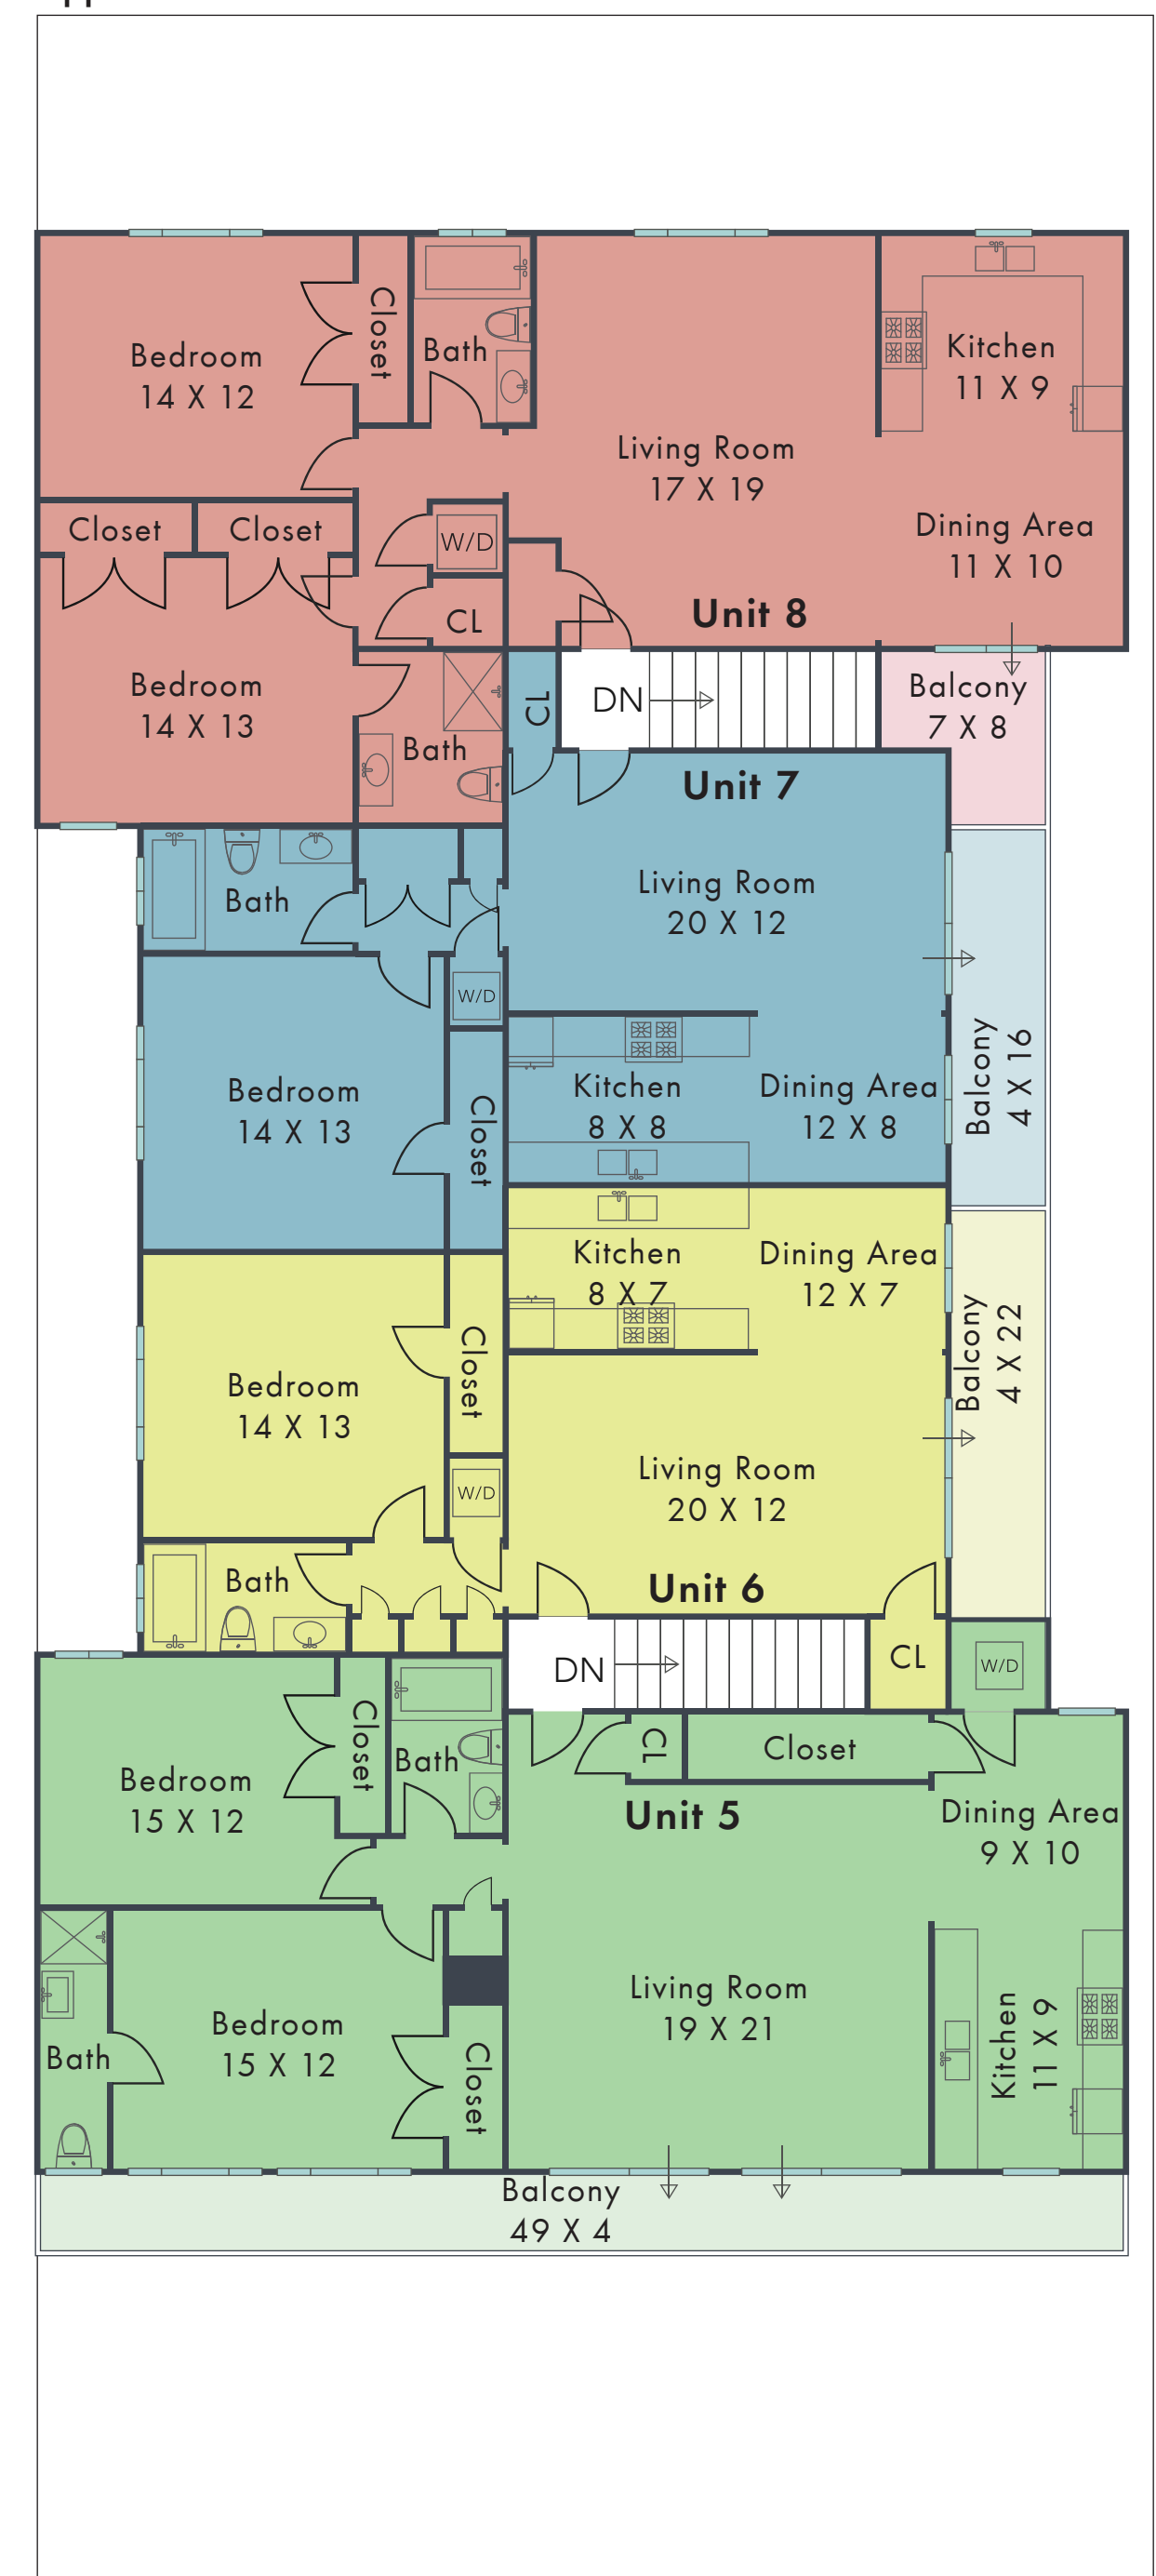

536 N. Orlando Ave.

West Hollywood, CA 90048

Lower Level

Main Level

Upper Level

INSIDE EXTERIOR

- Unit 1** LIVING AREA: 981 SQ FT
- Unit 2** LIVING AREA: 752 SQ FT
- Unit 3** LIVING AREA: 718 SQ FT
- Unit 4** LIVING AREA: 1109 SQ FT
- Unit 5** LIVING AREA: 1108 SQ FT
- Unit 6** LIVING AREA: 728 SQ FT
- Unit 7** LIVING AREA: 715 SQ FT
- Unit 8** LIVING AREA: 1136 SQ FT