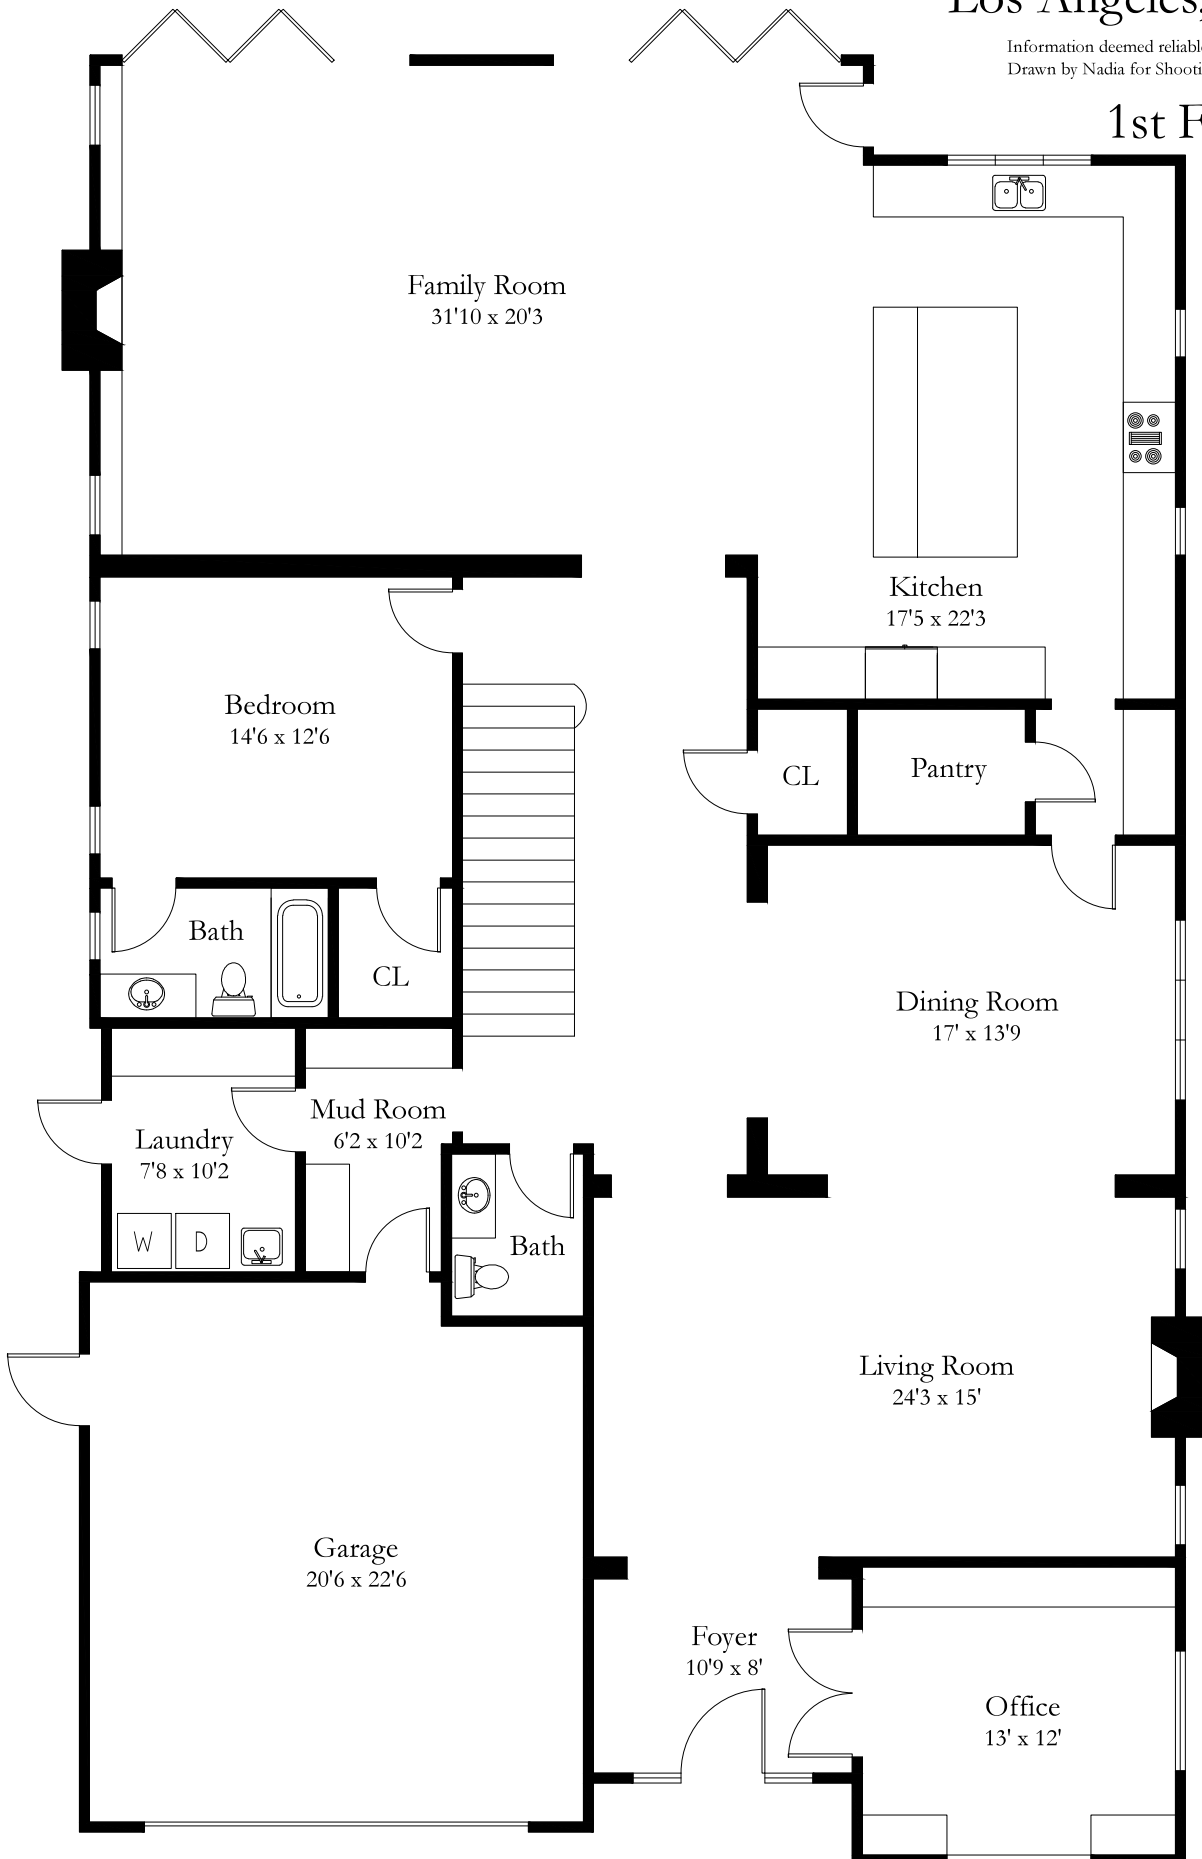

145 N Carmelina Ave.

Los Angeles, CA 90049

Information deemed reliable, but not guaranteed
Drawn by Nadia for Shooting LA (424) 273-1300

Lower Level

145 N Carmelina Ave.

Los Angeles, CA 90049

Information deemed reliable, but not guaranteed
Drawn by Nadia for Shooting LA (424) 273-1300

1st Floor

145 N Carmelina Ave.

Los Angeles, CA 90049

Information deemed reliable, but not guaranteed
Drawn by Nadia for Shooting LA (424) 273-1300

2nd Floor