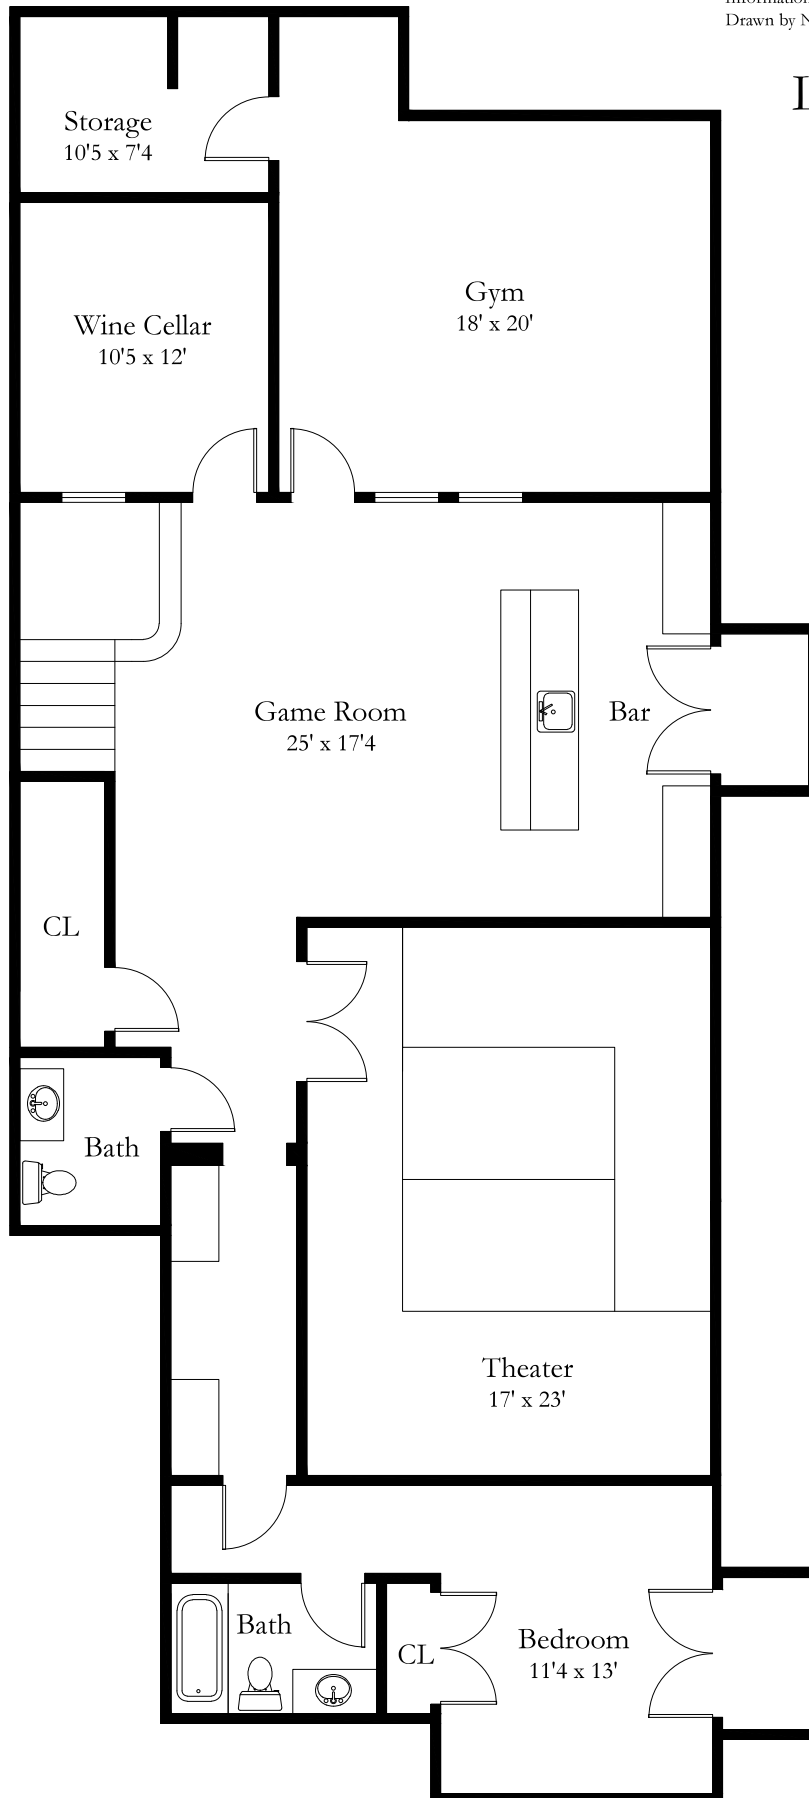

145 N Carmelina Ave.

Los Angeles, CA 90049

Information deemed reliable, but not guaranteed
Drawn by Nadia for Shooting LA (424) 273-1300

Lower Level

145 N Carmelina Ave.

Los Angeles, CA 90049

Information deemed reliable, but not guaranteed
Drawn by Nadia for Shooting LA (424) 273-1300

1st Floor

145 N Carmelina Ave.

Los Angeles, CA 90049

Information deemed reliable, but not guaranteed
Drawn by Nadia for Shooting LA (424) 273-1300

2nd Floor