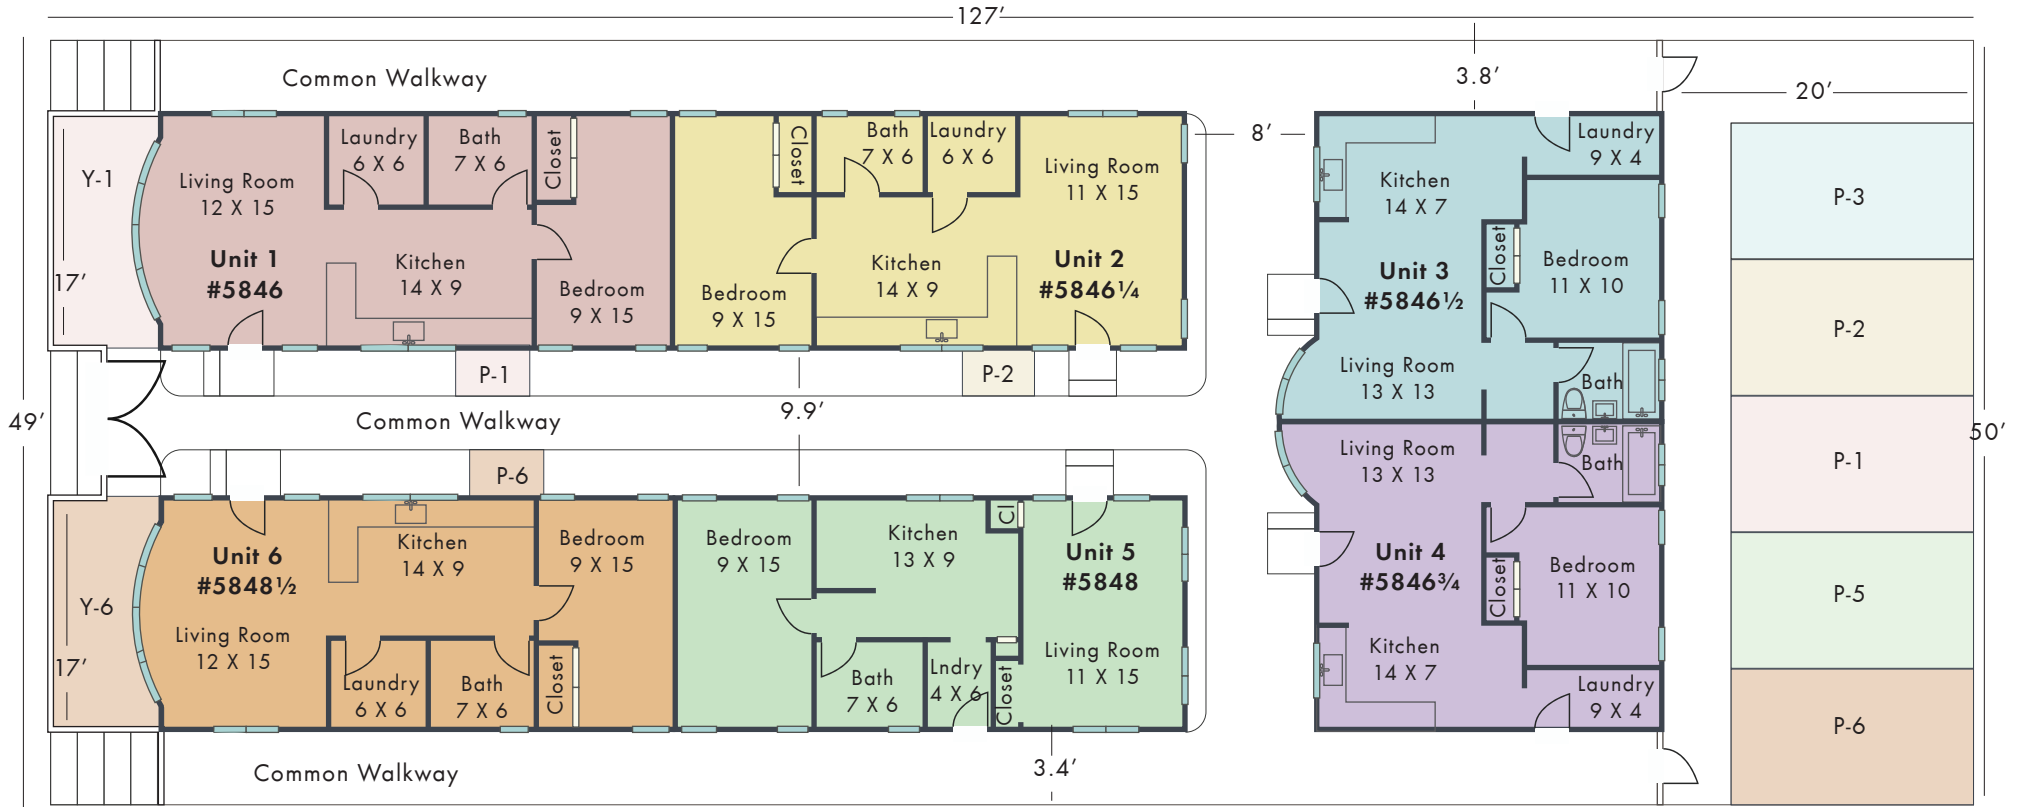

5846-5848½ Willoughby Avenue

Los Angeles, CA 90038

INSIDE	EXTERIOR	UNIT	LIVING AREA: SQ FT
		5846	LIVING AREA: 580 SQ FT
		5846¼	LIVING AREA: 565 SQ FT
		5846½	LIVING AREA: 515 SQ FT
		5846¾	LIVING AREA: 515 SQ FT
		5848	LIVING AREA: 565 SQ FT
		5848½	LIVING AREA: 580 SQ FT