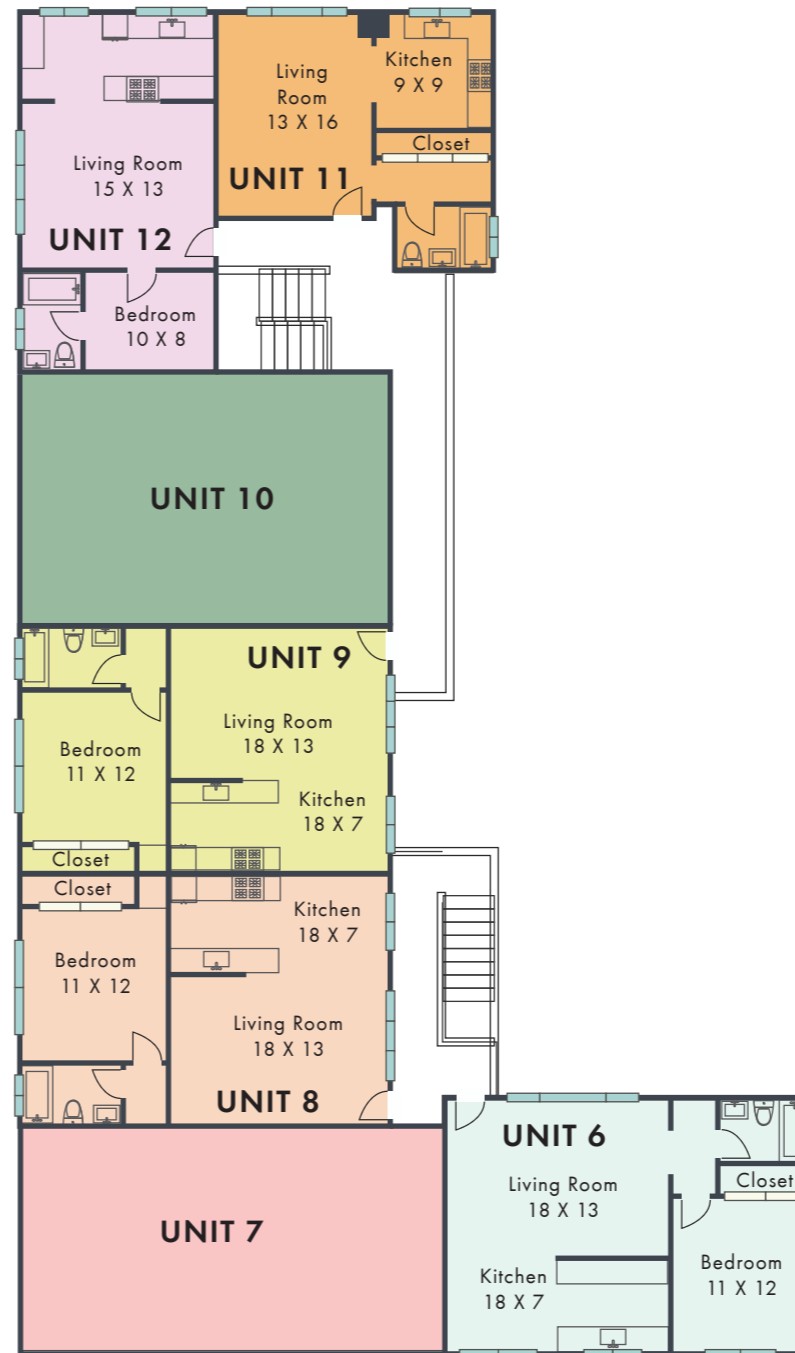

2135 Bellevue Ave

Los Angeles, CA 90026

Main Level

Upper Level

INSIDE	EXTERIOR	UNIT	LIVING AREA: SQ FT
		1	LIVING AREA: 640 SQ FT
		2	LIVING AREA: 640 SQ FT
		3	LIVING AREA: 640 SQ FT
		4	LIVING AREA: 640 SQ FT
		5	LIVING AREA: 974 SQ FT
		6	LIVING AREA: 640 SQ FT
		7	LIVING AREA: 650 SQ FT
		8	LIVING AREA: 640 SQ FT
		9	LIVING AREA: 640 SQ FT
		10	LIVING AREA: 640 SQ FT
		11	LIVING AREA: 448 SQ FT
		12	LIVING AREA: 474 SQ FT