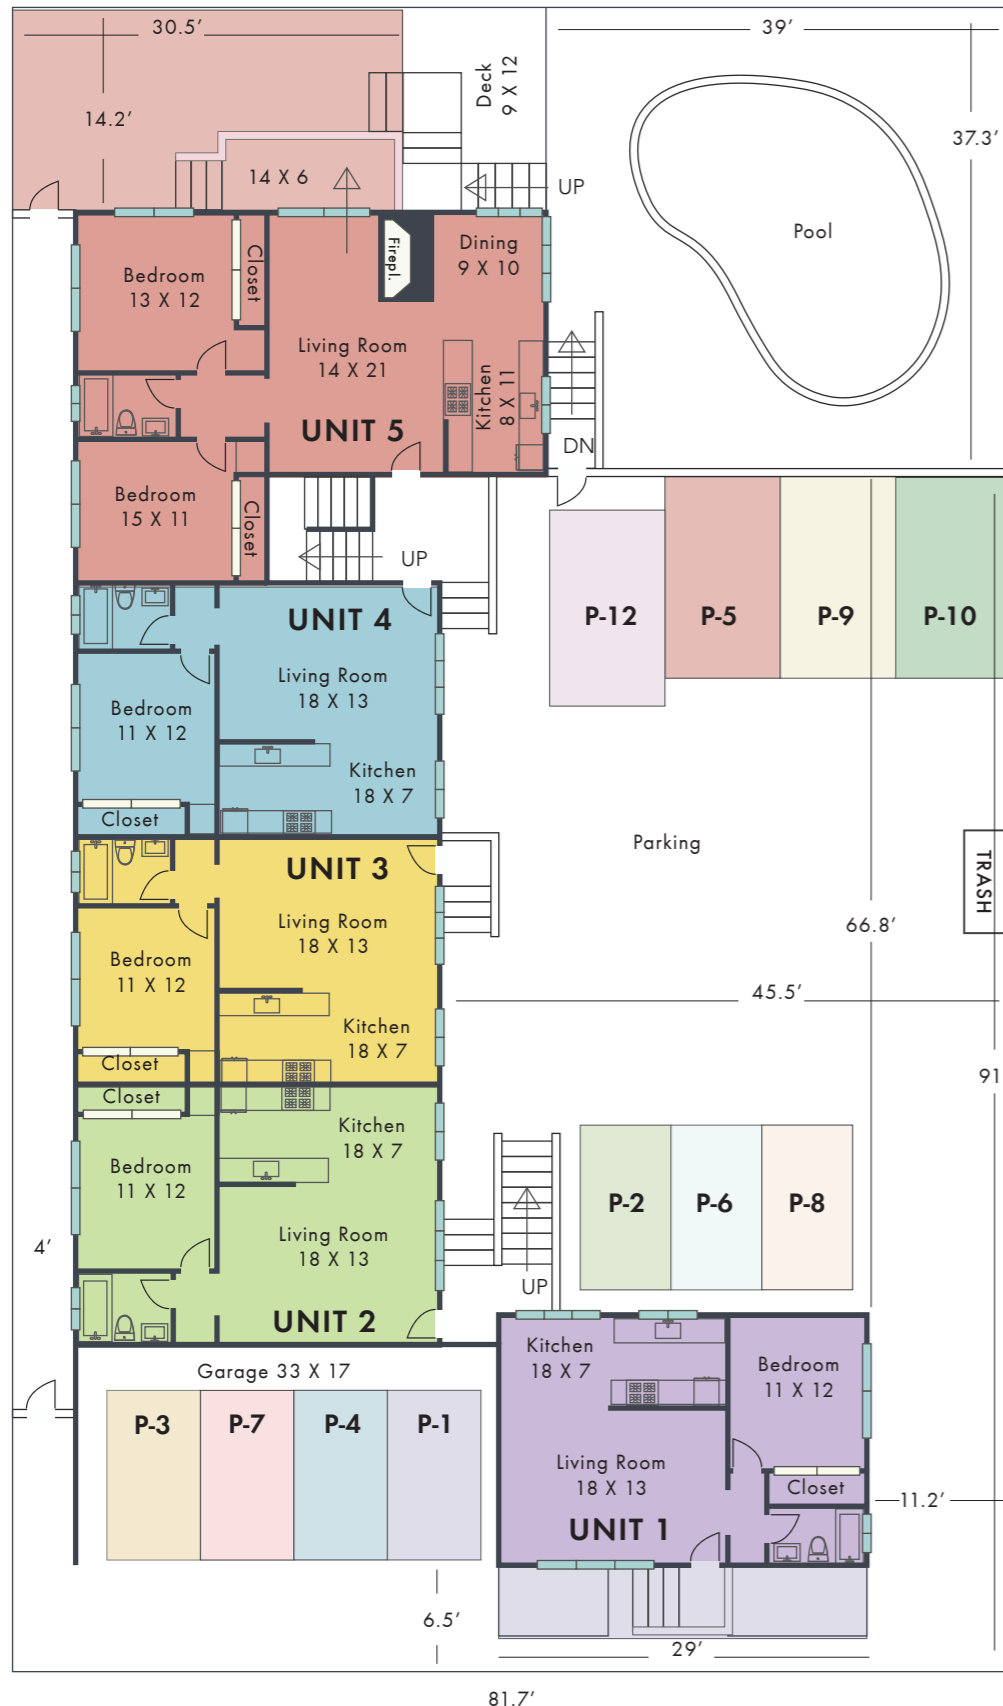

2135 Bellevue Ave

Los Angeles, CA 90026

Main Level

Upper Level

INSIDE	EXTERIOR	UNIT	LIVING AREA: SQ FT
		1	LIVING AREA: 640 SQ FT
		2	LIVING AREA: 640 SQ FT
		3	LIVING AREA: 640 SQ FT
		4	LIVING AREA: 640 SQ FT
		5	LIVING AREA: 974 SQ FT
		6	LIVING AREA: 640 SQ FT
		7	LIVING AREA: 650 SQ FT
		8	LIVING AREA: 640 SQ FT
		9	LIVING AREA: 640 SQ FT
		10	LIVING AREA: 640 SQ FT
		11	LIVING AREA: 448 SQ FT
		12	LIVING AREA: 474 SQ FT