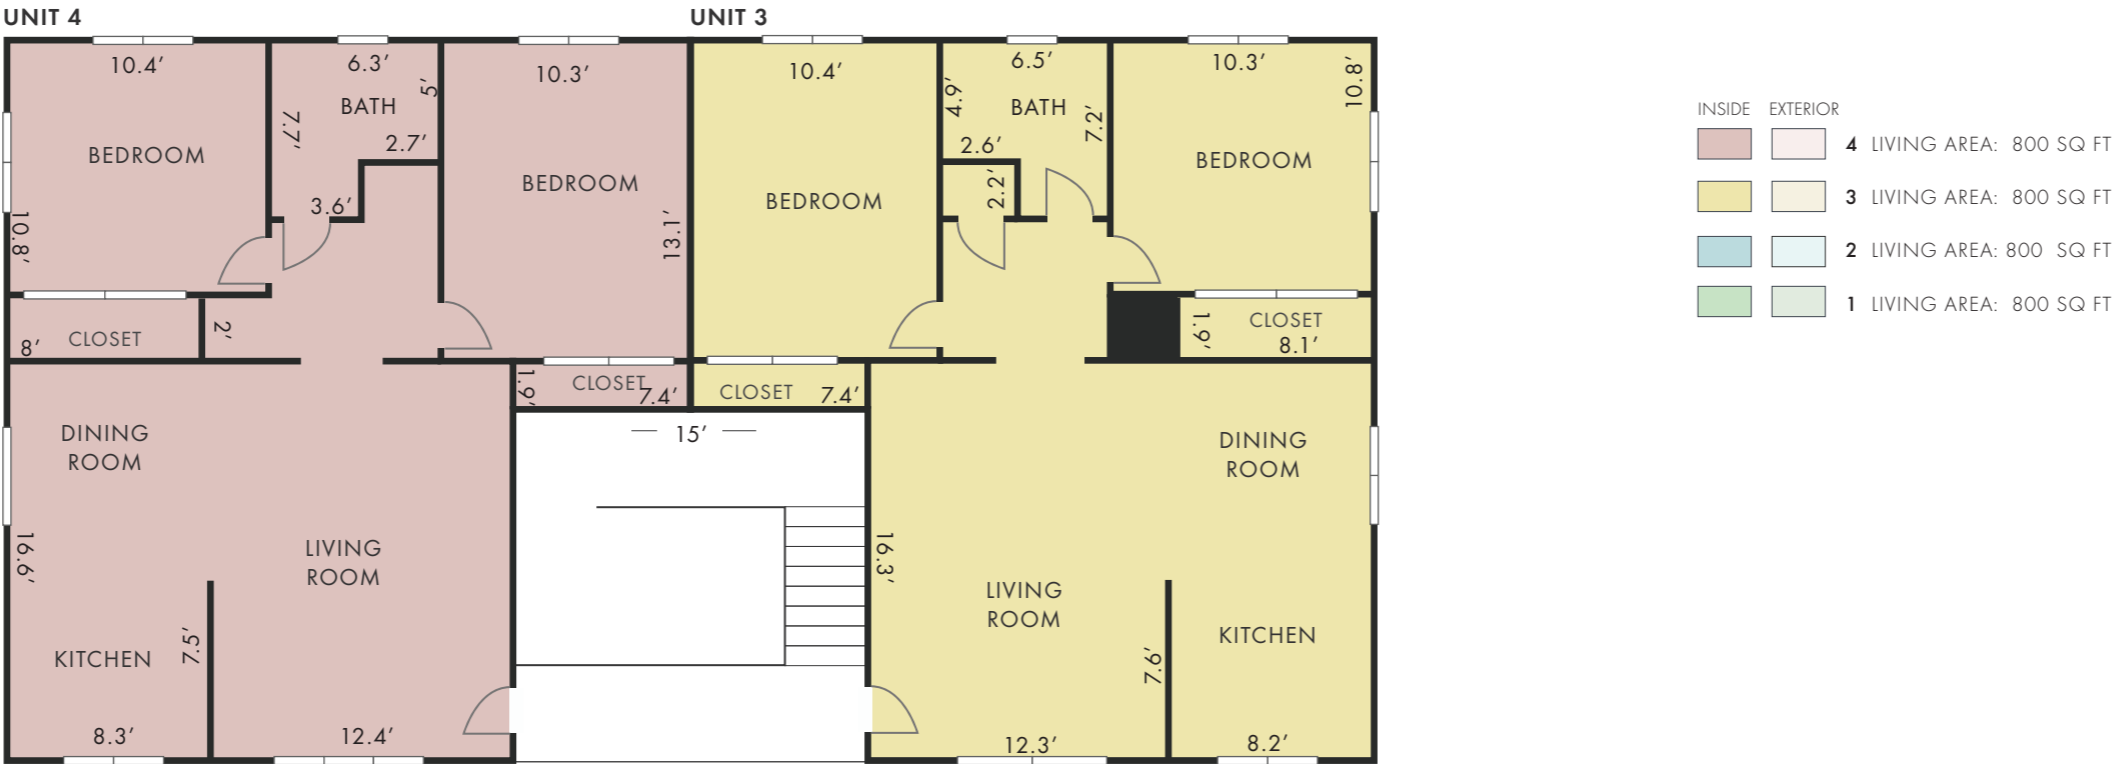

3616 MARCIA DR LOS ANGELES, CA 90026

INSIDE	EXTERIOR	DESCRIPTION
[Red]	[Light Red]	4 LIVING AREA: 800 SQ FT
[Yellow]	[Light Yellow]	3 LIVING AREA: 800 SQ FT
[Teal]	[Light Teal]	2 LIVING AREA: 800 SQ FT
[Green]	[Light Green]	1 LIVING AREA: 800 SQ FT