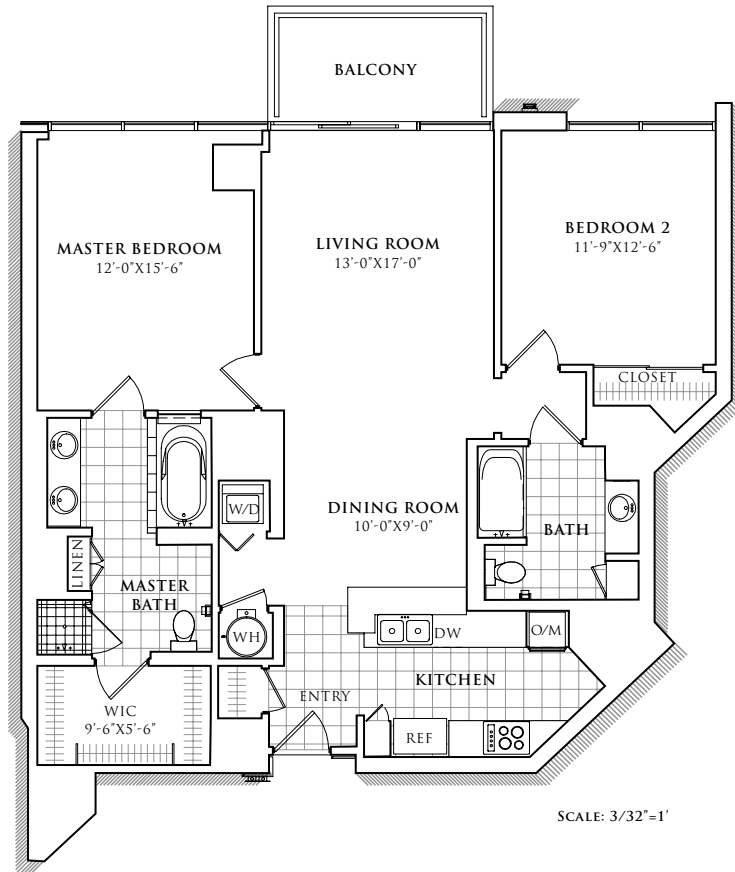

RESIDENCE 1104

1,240 SQUARE FEET
2 BEDROOMS
2 BATHROOMS