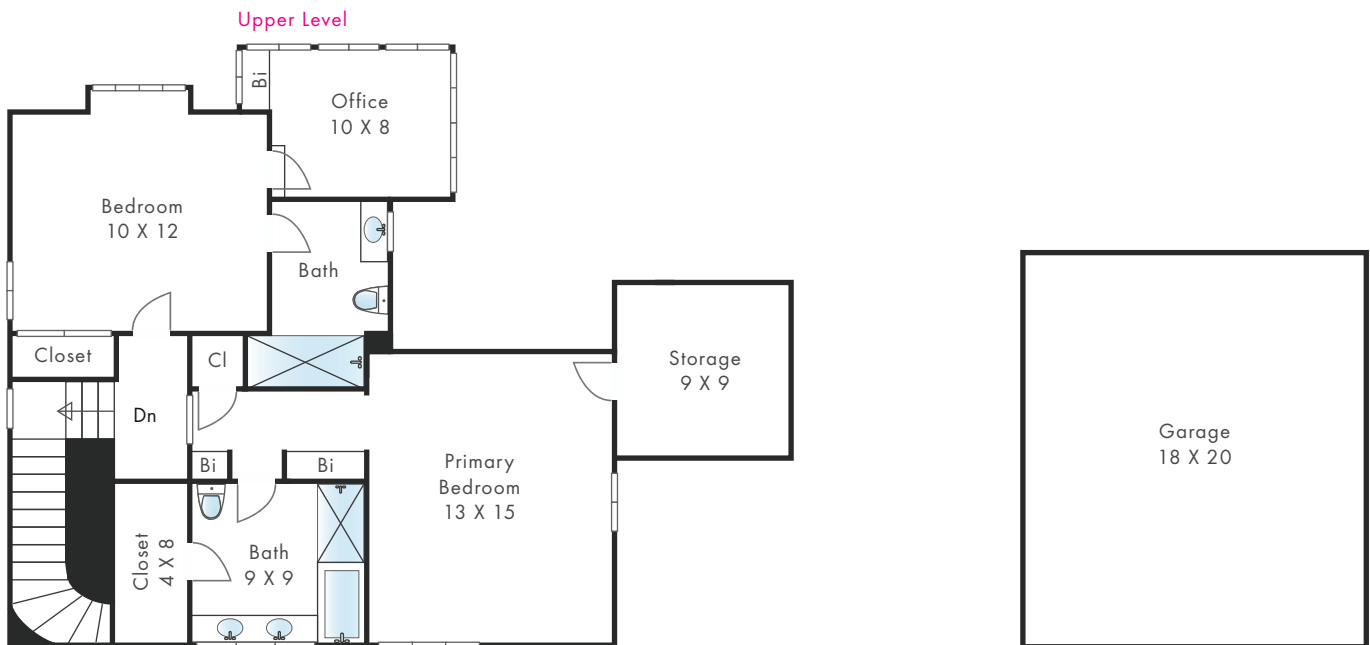

1270 N. Wetherly Drive

Los Angeles, CA 90069

*All sizes are estimates. Information deemed reliable but not guaranteed.
www.floorplandrawings.com (443) 621-3024

PRESENTED BY Juliette Hohnen Douglas Elliman
PH (323) 422-7147 E Juliette.hohnen@elliman.com