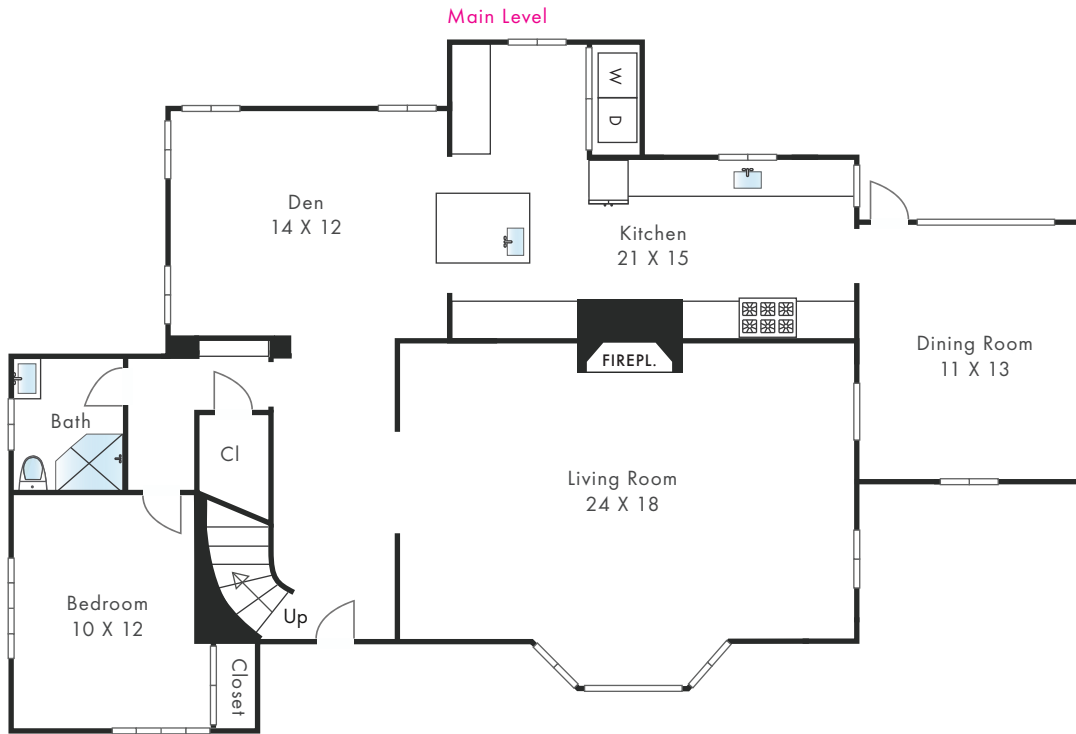

1270 N. Wetherly Drive

Los Angeles, CA 90069

*All sizes are estimates. Information deemed reliable but not guaranteed.
www.floorplandrawings.com (443) 621-3024

PRESENTED BY Juliette Hohnen Douglas Elliman
PH (323) 422-7147 E Juliette.hohnen@elliman.com